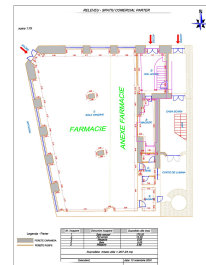

Oradea

CARACTERISTICS

- ▶ **AREA:** Oradea
- ▶ **Usable surface:** 540 sqm
- ▶ **Built surface:** 730 sqm
- ▶ **Maximum height:** S+P+1

1,600,000 EUR

19.37 BITCOIN

1,010.66 ETHEREUM