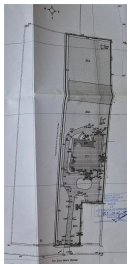

Iancu Nicolae

Land for Sale

CARACTERISTICS

- ▶ **AREA:** Iancu Nicolae
- ▶ **Usable surface:** 4761 sqm
- ▶ **POT:** 40%
- ▶ **CUT:** 2.2
- ▶ **End-use:** Rezidential
- ▶ **Opening:** 18

4,450,000 EUR

59.91 BITCOIN