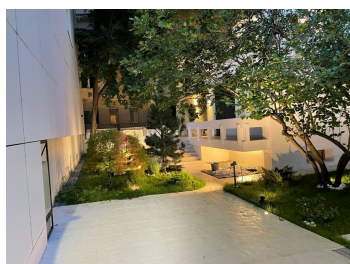

Primaverii

House for Rent

CARACTERISTICS

- ▶ **AREA:** Primaverii
- ▶ **Built surface:** 600 sqm
- ▶ **Land Surface:** 600 sqm
- ▶ **No. of Rooms:** 10
- ▶ **Maximum height:** D+P+E

15,000 EUR

0.20 BITCOIN