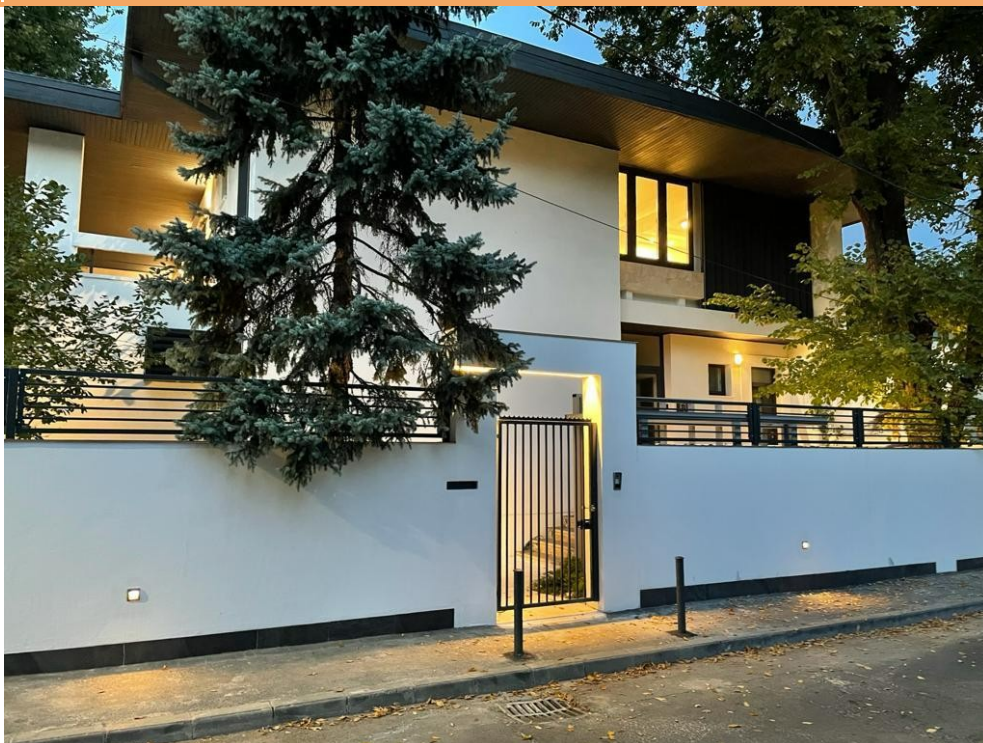

Primaverii

House for Rent

CARACTERISTICS

- ▶ **AREA:** Primaverii
- ▶ **Built surface:** 600 sqm
- ▶ **Land Surface:** 600 sqm
- ▶ **No. of Rooms:** 10
- ▶ **Maximum height:** D+P+E

15,000 EUR

0.20 BITCOIN