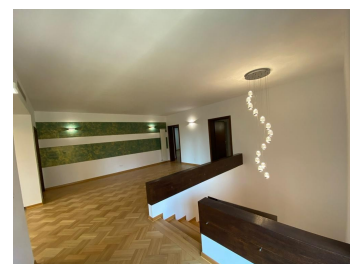

Primaverii

House for Rent

CARACTERISTICS

- ▶ **AREA:** Primaverii
- ▶ **Built surface:** 600 sqm
- ▶ **Land Surface:** 600 sqm
- ▶ **No. of Rooms:** 10
- ▶ **Maximum height:** D+P+E

15,000 EUR

0.20 BITCOIN