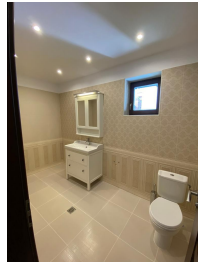

Primaverii

House for Rent

CARACTERISTICS

- ▶ **AREA:** Primaverii
- ▶ **Built surface:** 600 sqm
- ▶ **Land Surface:** 600 sqm
- ▶ **No. of Rooms:** 10
- ▶ **Maximum height:** D+P+E

15,000 EUR

0.16 BITCOIN