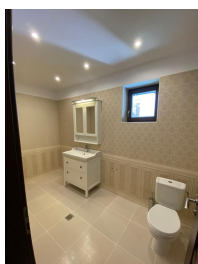

Primaverii

House for Rent

CARACTERISTICS

- ▶ **AREA:** Primaverii
- ▶ **Built surface:** 600 sqm
- ▶ **Land Surface:** 600 sqm
- ▶ **No. of Rooms:** 10
- ▶ **Maximum height:** D+P+E

15,000 EUR

0.20 BITCOIN