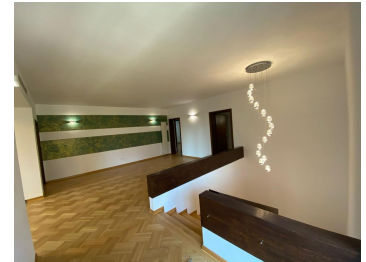

Primaverii

House for Rent

CARACTERISTICS

- ▶ **AREA:** Primaverii
- ▶ **Built surface:** 600 sqm
- ▶ **Land Surface:** 600 sqm
- ▶ **No. of Rooms:** 10
- ▶ **Maximum height:** D+P+E

15,000 EUR

0.16 BITCOIN