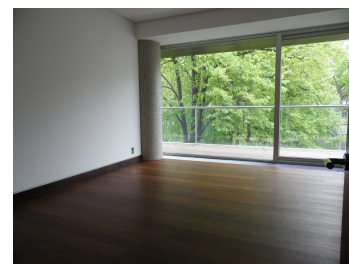

Primaverii

Apartment for Rent

4 rooms

CARACTERISTICS

- ▶ **AREA:** Primaverii
- ▶ **Built surface:** 250 sqm
- ▶ **No. of Bedrooms:** 3
- ▶ **No. of Rooms:** 4
- ▶ **No. of Bathrooms:** 3
- ▶ **Floor:** 1