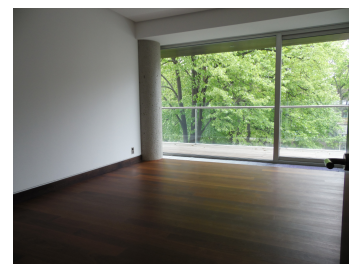

Primaverii

Apartment for Rent

4 rooms

CHARACTERISTICS

- ▶ **AREA:** Primaverii
- ▶ **Built surface:** 250 sqm
- ▶ **No. of Bedrooms:** 3
- ▶ **No. of Rooms:** 4
- ▶ **No. of Bathrooms:** 3
- ▶ **Floor:** 1