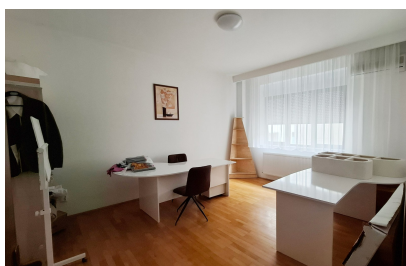

DESCRIPTION

The apartment is located on the first floor of a building from 1998, located in the Primaverii area, near the Bordei and Herastrau Parks, with quick access to numerous points of interest.

Description: