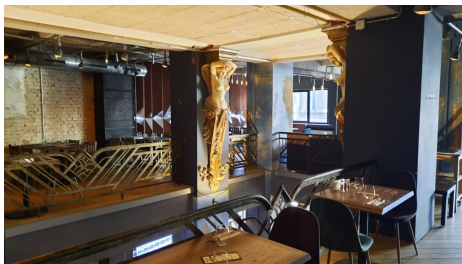

Downtown

Commercial Spaces

**CARACTERISTICS**

- ▶ **AREA:** Downtown
- ▶ **Maximum height:** S+P+1

1,600,000 EUR + VAT

20.94 BITCOIN + VAT

930.91 ETHEREUM + VAT