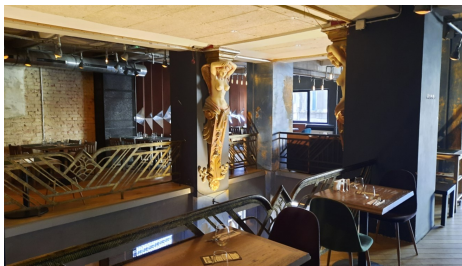

Downtown

Commercial Spaces

**CARACTERISTICS**

- ▶ **AREA:** Downtown
- ▶ **Maximum height:** S+P+1

1,600,000 EUR + VAT

17.08 BITCOIN + VAT

591.93 ETHEREUM + VAT