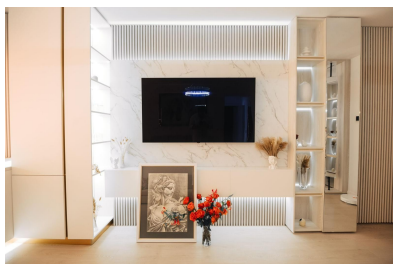

FINISHES/EQUIPMENT

- ▶ **Furniture:** Furnished, With Utilities
- ▶ **Others:** Parking, Video Inter call , Heating System, Insulated Windows , Faience, Sandstone, Parquet, Garage

DESCRIPTION

A dream apartment, available for rent in Panorama Lake compound, in Sisesti area, located on the 8th floor and offering a spectacular panorama over Straulesti Lake.

Each corner of this space reflects a different and unique vision, this apartment was created with soul and love for those who will move and will call this special place „home”.

It is an oasis of peace and comfort, perfect for a couple who appreciate harmony, whether they have children or not.

This apartment is more than a – home is a warm, elegant and welcoming sanctuary, decorated with the finest details emanating love and harmony.

The apartment is divided as follows:

- living room with dining room and open kitchen, master bedroom with bathroom, bedroom 2, entrance hall, bathroom for guests, large and beautiful terrace to which all 3 rooms have opening.