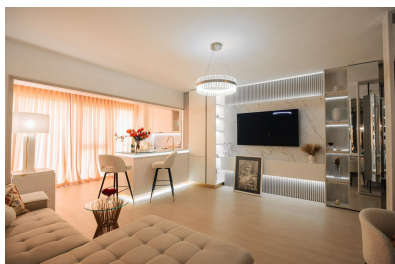

FINISHES/EQUIPMENT

- ▶ **Furniture:** Furnished, With Utilities
- ▶ **Others:** Parking, Video Inter call , Heating System, Insulated Windows , Faience, Sandstone, Parquet, Garage

DESCRIPTION

A dream apartment, available for rent in Panorama Lake compound, in Sisesti area, located on the 8th floor and offering a spectacular panorama over Straulesti Lake.

Each corner of this space reflects a different and unique vision, this apartment was created with soul and love for those who will move and will call this special place „home”.

It is an oasis of peace and comfort, perfect for a couple who appreciate harmony, whether they have children or not.

This apartment is more than a – home is a warm, elegant and welcoming sanctuary, decorated with the finest details emanating love and harmony.

The apartment is divided as follows:

- living room with dining room and open kitchen, master bedroom with bathroom, bedroom 2, entrance hall, bathroom for guests, large and beautiful terrace to which all 3 rooms have opening.

The apartment is furnished and equipped with high class finishes, modern and extremely elegant.

2,000 EUR

0.02 BITCOIN

0.63 ETHEREUM