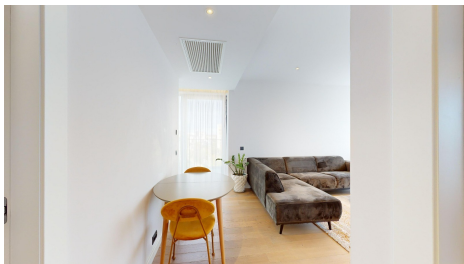

**DESCRIPTION**

The apartment is located on the 7th floor of a building from 2021, near Herastrau Park, North Road, Aviatiei Neighborhoods, Promenada Mall and Baneasa Mall.

Description

If you are looking for a 2-room apartment with an excellent location, we invite you to visit this property located in the Herastrau area, Nicolae Caramfil.

This apartment is modern, with a total usable area of 82 sqm and a detached partitioning. It is distinguished by quality finishes.

The rooms are bright, with parquet floors and double glazing, and the terrace is generous, of 12 sqm.