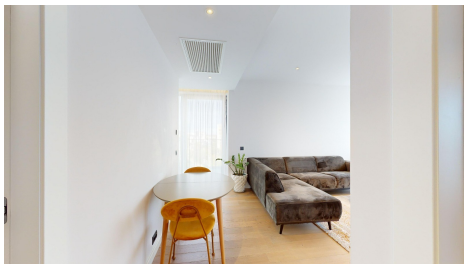

**DESCRIPTION**

The apartment is located on the 7th floor of a building from 2021, near Herastrau Park, North Road, Aviatiei Neighborhoods, Promenada Mall and Baneasa Mall.

**Description**

If you are looking for a 2-room apartment with an excellent location, we invite you to visit this property located in the Herastrau area, Nicolae Caramfil.

This apartment is modern, with a total usable area of 82 sqm and a detached partitioning. It is distinguished by quality finishes.

The rooms are bright, with parquet floors and double glazing, and the terrace is generous, of 12 sqm.