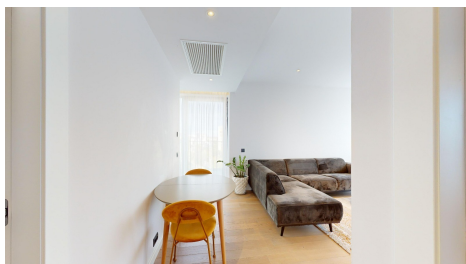

Herastrau

Apartment for Rent

2 rooms

CARACTERISTICS

- **AREA:** Herastrau
- **Usable surface:** 82 sqm
- **No. of Bedrooms:** 1
- **No. of Rooms:** 2
- **No. of Bathrooms:** 1
- **Floor:** 7
- **Construction year:** 2021

DESCRIPTION

The apartment is located on the 7th floor of a building from 2021, near Herastrau Park, North Road, Aviatiei Neighborhoods, Promenada Mall and Baneasa Mall.

Description

If you are looking for a 2-room apartment with an excellent location, we invite you to visit this property located in the Herastrau area, Nicolae Caramfil.

This apartment is modern, with a total usable area of 82 sqm and a detached partitioning. It is distinguished by quality finishes.

The rooms are bright, with parquet floors and double glazing, and the terrace is generous, of 12 sqm.

If desired, there is the possibility of renting an underground parking space.

1,250 EUR

0.02 BITCOIN

0.87 ETHEREUM