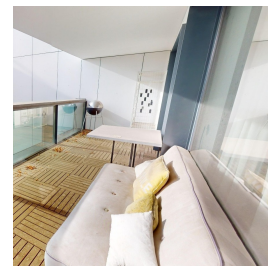

DESCRIPTION

The apartment is located on the second floor of a building from 2021, near Herastrau Park, North Road, Aviatiei Neighborhoods, Promenada Mall and Baneasa Mall.

Description

If you are looking for a 2-room apartment with an excellent location, we invite you to visit this property located in the Herastrau area, Nicolae Caramfil.