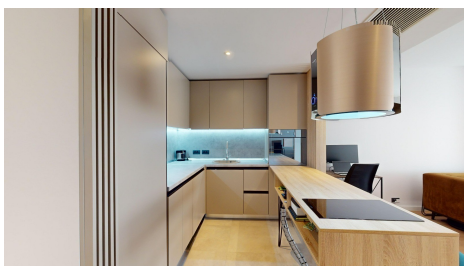

DESCRIPTION

The apartment is located on the second floor of a building from 2021, near Herastrau Park, North Road, Aviatiei Neighborhoods, Promenada Mall and Baneasa Mall.

Description

If you are looking for a 2-room apartment with an excellent location, we invite you to visit this property located in the Herastrau area, Nicolae Caramfil.