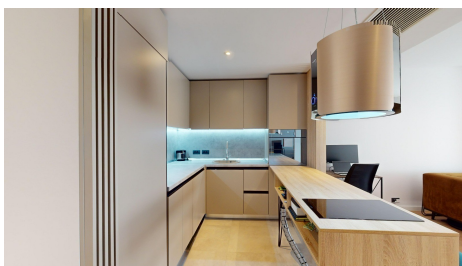

DESCRIPTION

The apartment is located on the second floor of a building from 2021, near Herastrau Park, North Road, Aviatiei Neighborhoods, Promenada Mall and Baneasa Mall.

Description

If you are looking for a 2-room apartment with an excellent location, we invite you to visit this property located in the Herastrau area, Nicolae Caramfil.