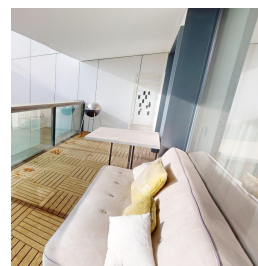

DESCRIPTION

The apartment is located on the second floor of a building from 2021, near Herastrau Park, North Road, Aviatiei Neighborhoods, Promenada Mall and Baneasa Mall.

Description

If you are looking for a 2-room apartment with an excellent location, we invite you to visit this property located in the Herastrau area, Nicolae Caramfil.