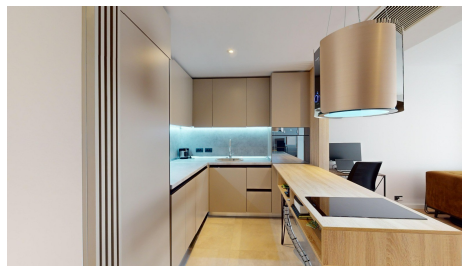

DESCRIPTION

The apartment is located on the second floor of a building from 2021, near Herastrau Park, North Road, Aviatiei Neighborhoods, Promenada Mall and Baneasa Mall.

Description

If you are looking for a 2-room apartment with an excellent location, we invite you to visit this property located in the Herastrau area, Nicolae Caramfil.