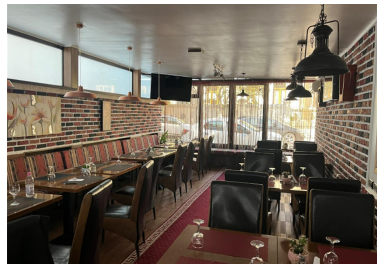

Unirii

CARACTERISTICS

- ▶ **AREA:** Unirii
- ▶ **Usable surface:** 700 sqm
- ▶ **Built surface:** 800 sqm
- ▶ **Land Surface:** 245 sqm
- ▶ **No. of Rooms:** 13
- ▶ **Construction year:** 1920
- ▶ **Maximum height:** S+P+2E+M