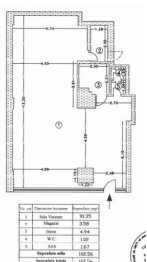

Nicolae Titulescu

Commercial Spaces for Rent

CARACTERISTICS

- ▶ **AREA:** Nicolae Titulescu
- ▶ **Usable surface:** 102.56 sqm
- ▶ **Floor:** P

DESCRIPTION

The commercial space offered for rent is situated on Nicolae Titulescu Boulevard, benefiting of a great traffic.