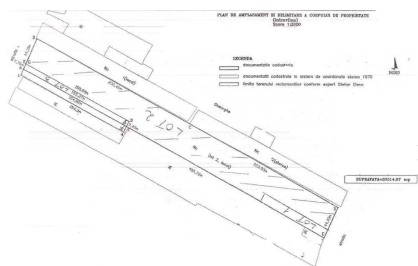

Pipera

Land for Sale

CHARACTERISTICS

- ▶ **AREA:** Pipera
- ▶ **Land Surface:** 20014 sqm
- ▶ **POT:** 40%
- ▶ **CUT:** 2.2
- ▶ **End-use:** Residential

DESCRIPTION

The land offered for sale is located in Voluntari, Ilfov county, an area with many beautiful and elegant properties, with numerous newly built residential neighborhoods. The access from the land to the Bucharest Highway Ploiesti but also to Bucharest is very easy to be done.

Land plot area: 20,014.5 sqm

Frontage at 2 streets

Utilities: at 2 streets

Utilities: all utilities;

Hmax: GF+2F

Urbanism:

CUT 2.2

POT 40%