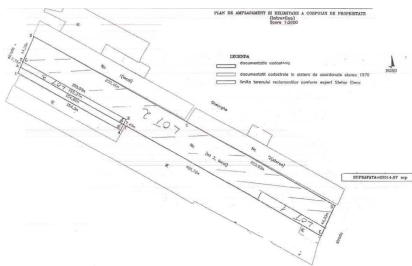

Pipera

Land for Sale

CHARACTERISTICS

- ▶ **AREA:** Pipera
- ▶ **Land Surface:** 20014 sqm
- ▶ **POT:** 40%
- ▶ **CUT:** 2.2
- ▶ **End-use:** Residential

DESCRIPTION

The land offered for sale is located in Voluntari, Ilfov county, an area with many beautiful and elegant properties, with numerous newly built residential neighborhoods. The access from the land to the Bucharest Highway Ploiesti but also to Bucharest is very easy to be done.

Land plot area: 20,014.5 sqm

Frontage at 2 streets

Utilities: at 2 streets

Utilities: all utilities;

Hmax: GF+2F

Urbanism:

CUT 2.2

POT 40%