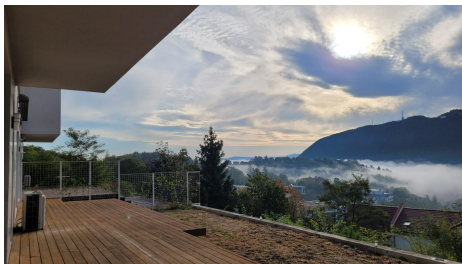

DESCRIPTION

The chic and elegant building is located on the road to Poiana Brasov and has an absolutely extraordinary view of Tampa, Postavaru and the historic center of Brasov, located at a distance of three kilometers.

The exclusive residential complex, with only four apartments, the spacious rooms with huge glazed surfaces and the breathtaking panorama make the apartment the ideal refuge for lovers of contemporary luxury.

The location is in the immediate vicinity of one of the most special ski regions in Romania, which provides even in the off-season an interesting variety of mountain activities.

The intimate and relaxing atmosphere, the attention to detail, the exceptional finishes and materials, the rooms with large windows and the spacious terraces with panoramic views of Tampa and Postavaru give the space a special charm.