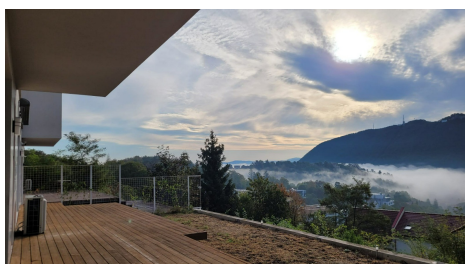

DESCRIPTION

The chic and elegant building is located on the road to Poiana Brasov and has an absolutely extraordinary view of Tampa, Postavaru and the historic center of Brasov, located at a distance of three kilometers.

The exclusive residential complex, with only four apartments, the spacious rooms with huge glazed surfaces and the breathtaking panorama make the apartment the ideal refuge for lovers of contemporary luxury.

The location is in the immediate vicinity of one of the most special ski regions in Romania, which provides even in the off-season an interesting variety of mountain activities.

The intimate and relaxing atmosphere, the attention to detail, the exceptional finishes and materials, the rooms with large windows and the spacious terraces with panoramic views of Tampa and Postavaru give the space a special charm.