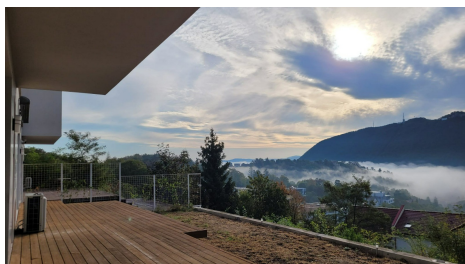

DESCRIPTION

The chic and elegant building is located on the road to Poiana Brasov and has an absolutely extraordinary view of Tampa, Postavaru and the historic center of Brasov, located at a distance of three kilometers.

The exclusive residential complex, with only four apartments, the spacious rooms with huge glazed surfaces and the breathtaking panorama make the apartment the ideal refuge for lovers of contemporary luxury.

The location is in the immediate vicinity of one of the most special ski regions in Romania, which provides even in the off-season an interesting variety of mountain activities.

The intimate and relaxing atmosphere, the attention to detail, the exceptional finishes and materials, the rooms with large windows and the spacious terraces with panoramic views of Tampa and Postavaru give the space a special charm.