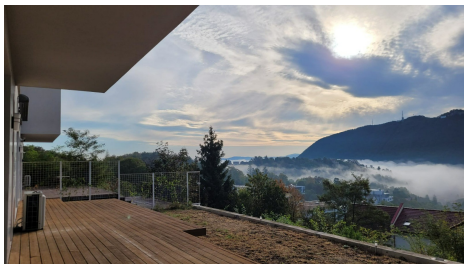

DESCRIPTION

The chic and elegant building is located on the road to Poiana Brasov and has an absolutely extraordinary view of Tampa, Postavaru and the historic center of Brasov, located at a distance of three kilometers.

The exclusive residential complex, with only four apartments, the spacious rooms with huge glazed surfaces and the breathtaking panorama make the apartment the ideal refuge for lovers of contemporary luxury.

The location is in the immediate vicinity of one of the most special ski regions in Romania, which provides even in the off-season an interesting variety of mountain activities.

The intimate and relaxing atmosphere, the attention to detail, the exceptional finishes and materials, the rooms with large windows and the spacious terraces with panoramic views of Tampa and Postavaru give the space a special charm.