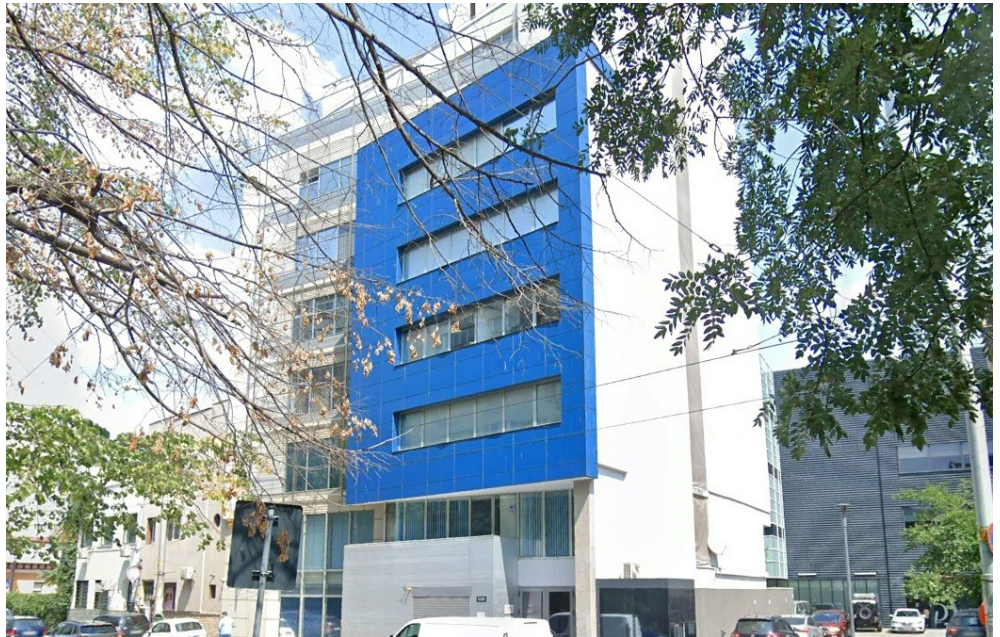

Piata Victoriei

CARACTERISTICS

- ▶ **AREA:** Piata Victoriei
- ▶ **Usable surface:** 213 sqm
- ▶ **Floor:** 6

DESCRIPTION

The building is located in Piata Victoriei area, a few minutes away from Buzesti Street and Nicolae Titulescu Road.

Facilities:

- air conditioning
 - elevator
 - security and reception
- Floor 6: 213 sqm

3,300 EUR

0.05 BITCOIN

1.43 ETHEREUM