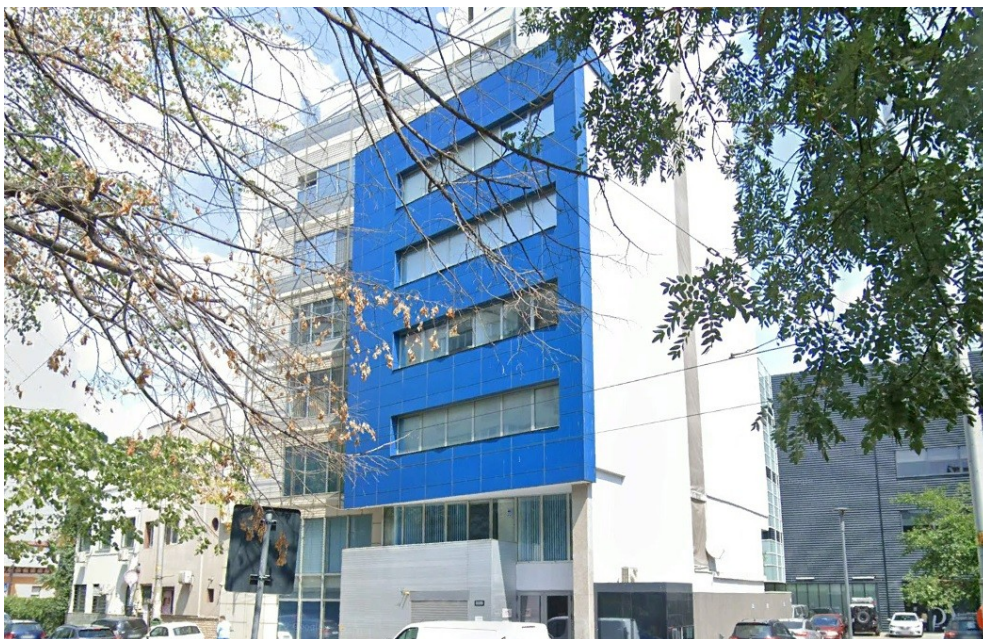

Piata Victoriei

CARACTERISTICS

- ▶ **AREA:** Piata Victoriei
- ▶ **Usable surface:** 213 sqm
- ▶ **Floor:** 6

DESCRIPTION

The building is located in Piata Victoriei area, a few minutes away from Buzesti Street and Nicolae Titulescu Road.

Facilities:

air conditioning

elevator

security and reception

Floor 6: 213 sqm

3,300 EUR

0.04 BITCOIN

1.04 ETHEREUM