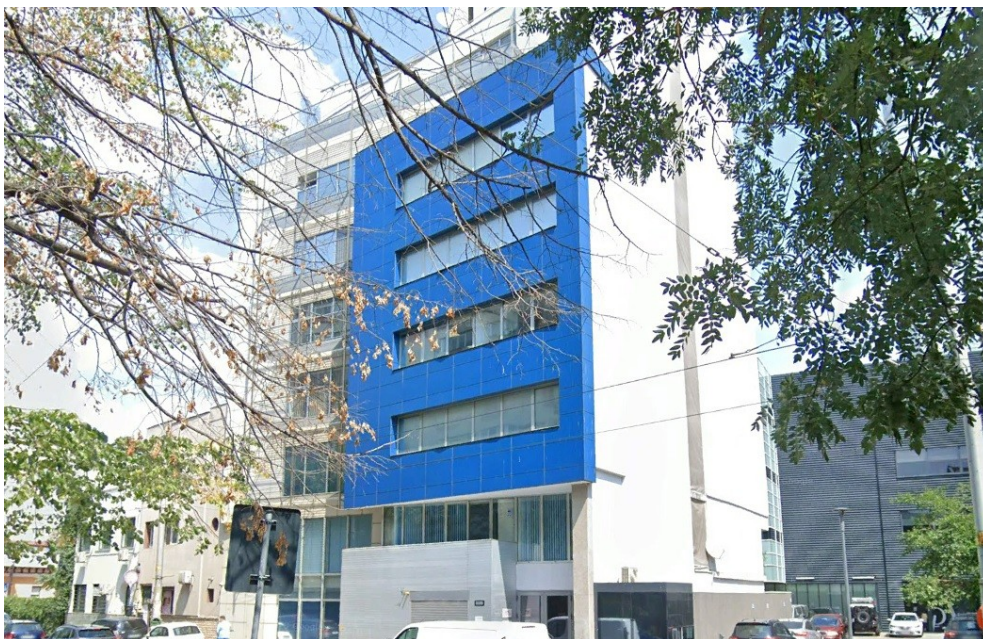

## Piata Victoriei

### CARACTERISTICS

- ▶ **AREA:** Piata Victoriei
- ▶ **Usable surface:** 213 sqm
- ▶ **Floor:** 6

### DESCRIPTION

The building is located in Piata Victoriei area, a few minutes away from Buzesti Street and Nicolae Titulescu Road.

Facilities:

air conditioning

elevator

security and reception

Floor 6: 213 sqm