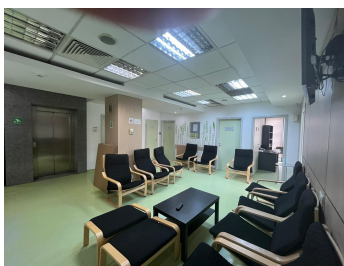

Unirii

CARACTERISTICS

- ▶ **AREA:** Unirii
- ▶ **Usable surface:** 1143 sqm
- ▶ **No. of Rooms:** 31
- ▶ **No. of Bathrooms:** 11
- ▶ **Maximum height:** S+P+4E

FINISHES/EQUIPMENT

- ▶ **Others:** AC

17,000 EUR