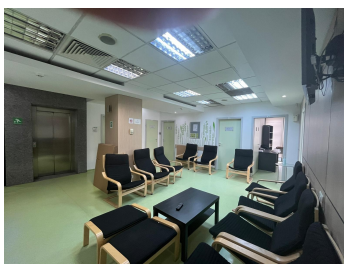

Unirii

CARACTERISTICS

- ▶ **AREA:** Unirii
- ▶ **Usable surface:** 1143 sqm
- ▶ **No. of Rooms:** 31
- ▶ **No. of Bathrooms:** 11
- ▶ **Maximum height:** S+P+4E

FINISHES/EQUIPMENT

- ▶ **Others:** AC

17,000 EUR