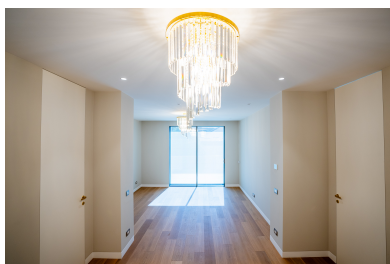

Layout

Beautiful and elegant apartment divided in:

- 1 living room + dining room;
- 1 kitchen,
- 1 bedroom;
- 1 bathroom;
- dressing room;
- 1 Terrace: 30.51 sqm;
- 1 underground parking places.

FINISHES/EQUIPMENT

- ▶ **Furniture:** Can be Furnished

DESCRIPTION

Located in one of the most exquisite area in Bucharest, Dorobanti – Capitale, in a brand new luxury building, the apartment represent the most impressive, elegant residence in Romania, and offer to its tenants the best way of living. Very close there are embassies, Government Palace, public institutions, museums, hospital, green areas, highschool and schools, cozy restaurants and coffee shops, elegant and chic residential villas.

The building has an amazing entrance with reception.

The access to the property is very easy from any important point in Bucharest.

On the ground floor, we find an entrance and a beautiful reception area with hallway that leads to the elevator and staircases.

large and bright rooms;

floor to ceiling windows;

fully furnished walking dressings;

fully furnished and equipped kitchen;

quality appliances;

great quality of materials;

big terrace;