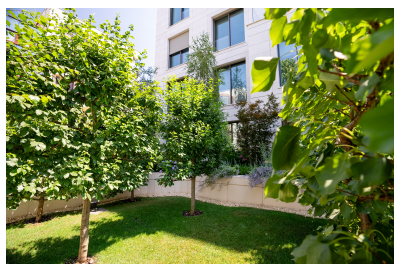

Layout

Beautiful and elegant apartment divided in:

- 1 living room + dining room;
- 1 kitchen,
- 1 bedroom;
- 1 bathroom;
- dressing room;
- 1 Terrace: 30.51 sqm;
- 1 underground parking places.

FINISHES/EQUIPMENT

- ▶ **Furniture:** Can be Furnished

DESCRIPTION

Located in one of the most exquisite area in Bucharest, Dorobanti – Capitale, in a brand new luxury building, the apartment represent the most impressive, elegant residence in Romania, and offer to its tenants the best way of living. Very close there are embassies, Government Palace, public institutions, museums, hospital, green areas, highschool and schools, cozy restaurants and coffee shops, elegant and chic residential villas.

The building has an amazing entrance with reception.

The access to the property is very easy from any important point in Bucharest.

On the ground floor, we find an entrance and a beautiful reception area with hallway that leads to the elevator and staircases.

large and bright rooms;

floor to ceiling windows;

fully furnished walking dressings;

fully furnished and equipped kitchen;

quality appliances;

great quality of materials;

big terrace;