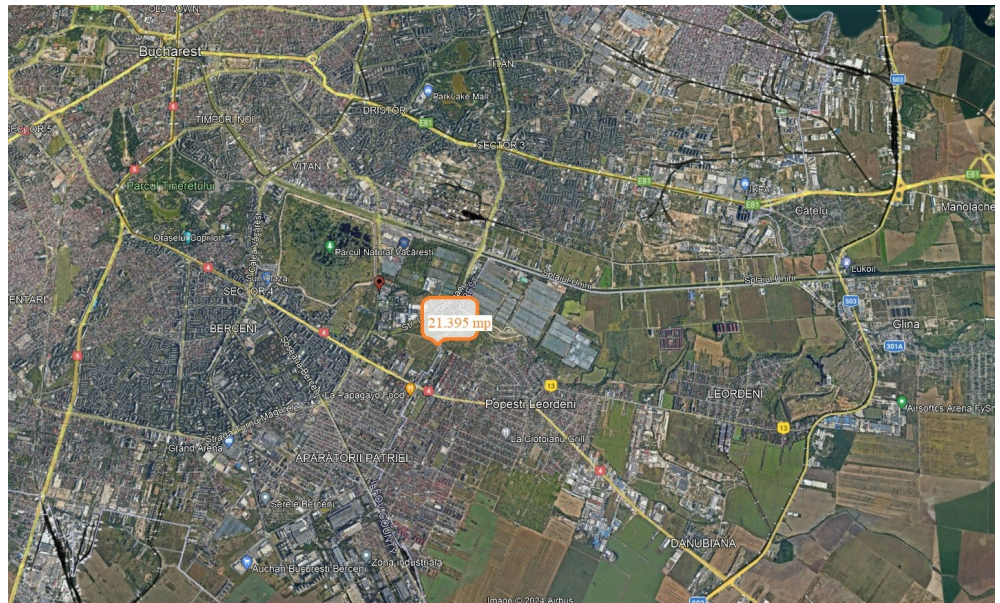

Calea Vitan

Land for Sale

CHARACTERISTICS

- ▶ **AREA:** Calea Vitan
- ▶ **POT:** 70
- ▶ **CUT:** 3
- ▶ **End-use:** Rezidential
- ▶ **Opening:** DA

DESCRIPTION

The land offered for sale is located in the Vitan—Barzesti area, near the Vitan fair and Splaiul Unirii. The access to the location is very easy both from Splaiul Unirii and from Vitan Barzesti Road— Iuliu Hatieganu street. In the vicinity there are several residential complexes, shopping centers, St. John's Emergency Hospital, schools and high schools. Lately, the area has experienced a strong development in terms of infrastructure.

TOTAL LAND AREA: 21,395 sqm

LOT 1: 7,131 sqm (owner - legal person)

LOT 2: 7,132 sqm (owner - legal person)

LOT 3: 7,132 sqm (individual - owner)

POT 70 %

CUT 3

HEIGHT REGIME B + GF + 10F + Technical Floor

MIXED FUNCTION residential / commercial