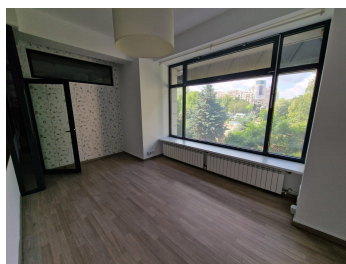

Unirii

Commercial Spaces for Rent

CARACTERISTICS

- ▶ **AREA:** Unirii
- ▶ **Usable surface:** 283 sqm
- ▶ **Floor:** P+M

Layout

Total usable area: 283 sqm

Ground floor: 134 sqm

Mezzanine: 149 sqm

DESCRIPTION

The space is situated in Unirii Square is disposed on Ground floor + Mezzanine and is perfectly suitable for showroom, medical center shop, or office.

Facilities:

open space;

sanitary groups;

the floors are paved with parquet inside the commercial spaces and with carpet inside offices;