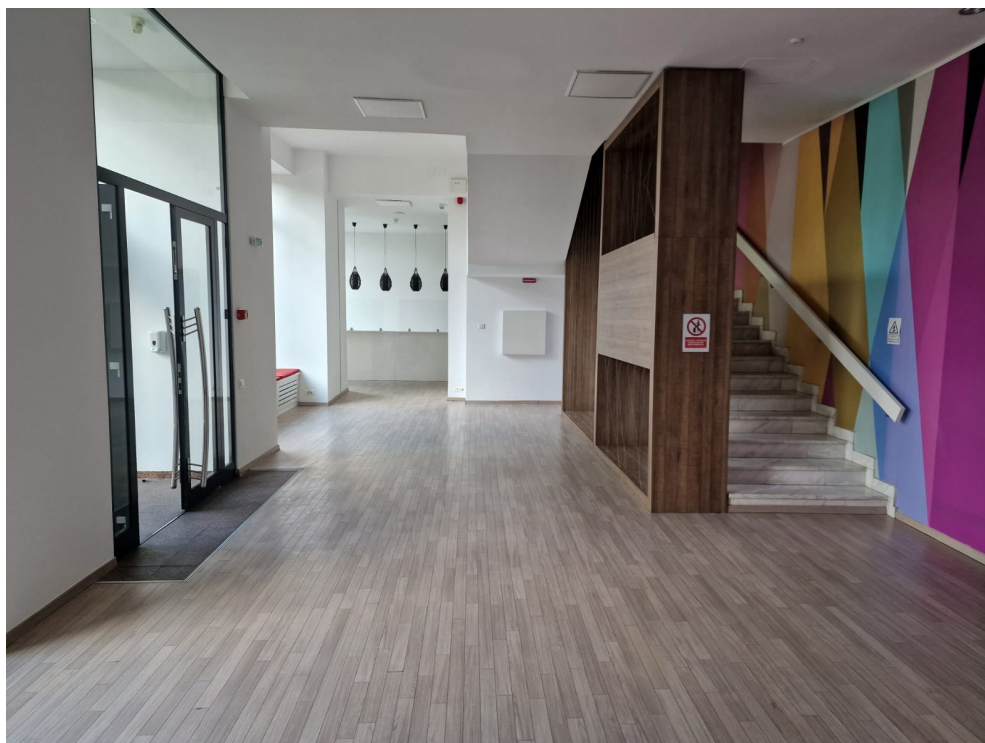

Unirii

Commercial Spaces for Rent

CARACTERISTICS

- ▶ **AREA:** Unirii
- ▶ **Usable surface:** 283 sqm
- ▶ **Floor:** P+M

Layout

Total usable area: 283 sqm

Ground floor: 134 sqm

Mezzanine: 149 sqm

DESCRIPTION

The space is situated in Unirii Square is disposed on Ground floor + Mezzanine and is perfectly suitable for showroom, medical center shop, or office.

Facilities:

open space;

sanitary groups;

the floors are paved with parquet inside the commercial spaces and with carpet inside offices;