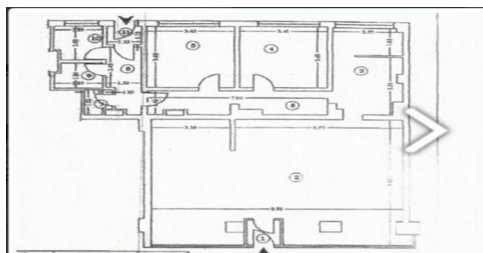

### CARACTERISTICS

- ▶ **AREA:** Nicolae Titulescu
- ▶ **Usable surface:** 140 sqm
- ▶ **Floor:** P
- ▶ **Showcase:** 10

### DESCRIPTION

The commercial space offered for rent is situated on Nicolae Titulescu Boulevard benefiting of great pedestrian and car traffic. The space is disposed on the ground floor.

Facilities:

- 10 m shopping window;
- access for suppliers;
- all utilities;