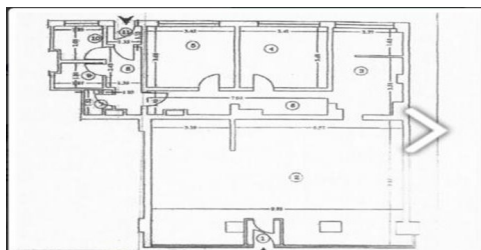

### CHARACTERISTICS

- ▶ **AREA:** Nicolae Titulescu
- ▶ **Usable surface:** 140 sqm
- ▶ **Floor:** P
- ▶ **Showcase:** 10

### DESCRIPTION

The commercial space offered for rent is situated on Nicolae Titulescu Boulevard benefiting of great pedestrian and car traffic. The space is disposed on the ground floor.

Facilities:

- 10 m shopping window;
- access for suppliers;
- all utilities;