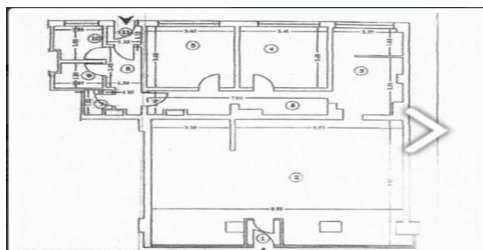

### CHARACTERISTICS

- ▶ **AREA:** Nicolae Titulescu
- ▶ **Usable surface:** 140 sqm
- ▶ **Floor:** P
- ▶ **Showcase:** 10

### DESCRIPTION

The commercial space offered for rent is situated on Nicolae Titulescu Boulevard benefiting of great pedestrian and car traffic. The space is disposed on the ground floor.

Facilities:

- 10 m shopping window;
- access for suppliers;
- all utilities;