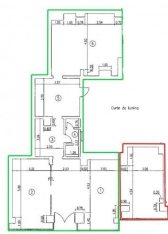

Giurgiuului

Commercial Spaces

CARACTERISTICS

- **AREA:** Giurgiuului
- **Usable surface:** 128.48 sqm
- **Floor:** P
- **Showcase:** 14

FELTET B- Sola-Gemini
3000 x 1200

Scara: 1/1000

DESCRIPTION

The commercial space offered for sale is located on the ground floor of a block of flats on Soseaua Giurgiuului benefiting from an extraordinary commercial traffic.

The space is located on the ground floor and has a 14 m window.

Facilities:

The space is rented to:

1. Minifarm, contract for 10 years until December 2033
2. 5 to Go, contract for 5 years until March 2029

1,200,000 EUR

19.08 BITCOIN

521.05 ETHEREUM