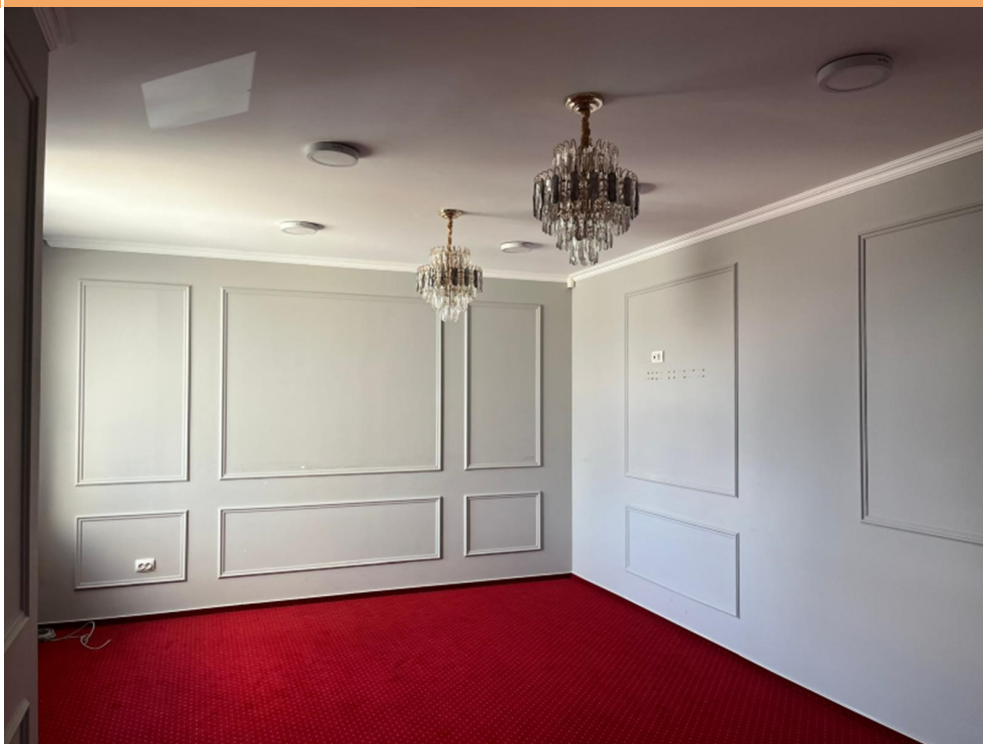

Rosetti Square

CARACTERISTICS

- ▶ **AREA:** Rosetti Square
- ▶ **Built surface:** 750 sqm
- ▶ **No. of Rooms:** 25
- ▶ **Maximum height:** D+P+3E

DESCRIPTION

We present an individual building made in classic style, located right next to the University Square, Rosetti Square and Magheru Boulevard.

The property is located on the basement, ground floor and three floors, of 150 sqm per level, has a generous elevator, is divided into 25 rooms and has toilets on each floor.

It can have multiple destinations, including medical clinic, company headquarters, offices, beauty salon, yoga center or alternative therapies, after school, etc.