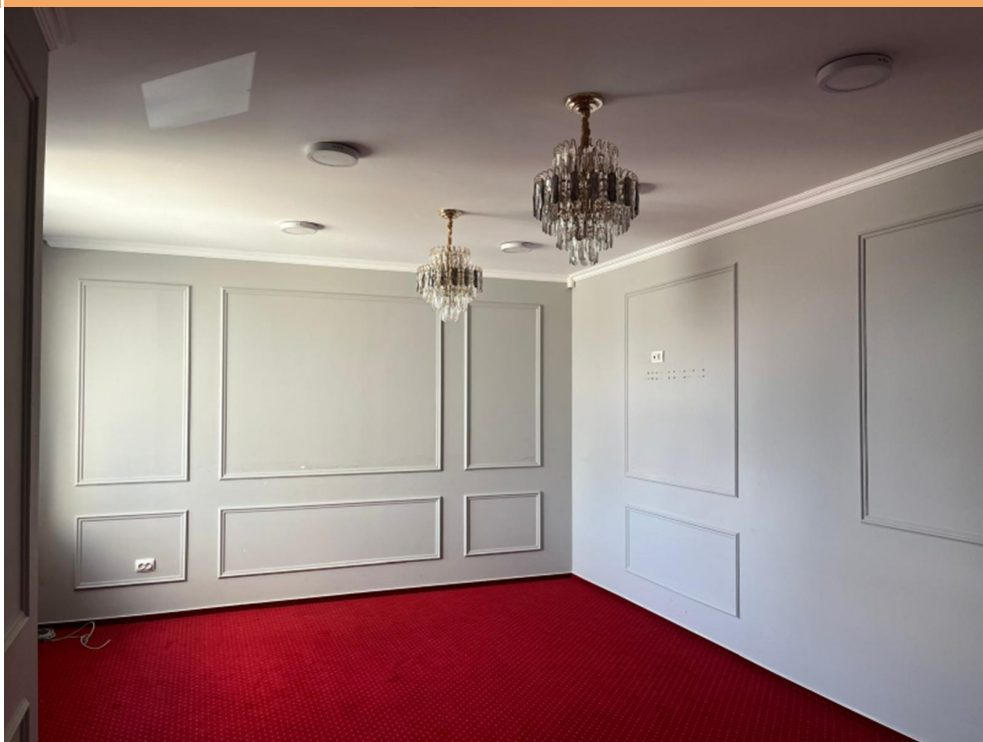

Rosetti Square

CARACTERISTICS

- ▶ **AREA:** Rosetti Square
- ▶ **Built surface:** 750 sqm
- ▶ **No. of Rooms:** 25
- ▶ **Maximum height:** D+P+3E

DESCRIPTION

We present an individual building made in classic style, located right next to the University Square, Rosetti Square and Magheru Boulevard.

The property is located on the basement, ground floor and three floors, of 150 sqm per level, has a generous elevator, is divided into 25 rooms and has toilets on each floor.

It can have multiple destinations, including medical clinic, company headquarters, offices, beauty salon, yoga center or alternative therapies, after school, etc.