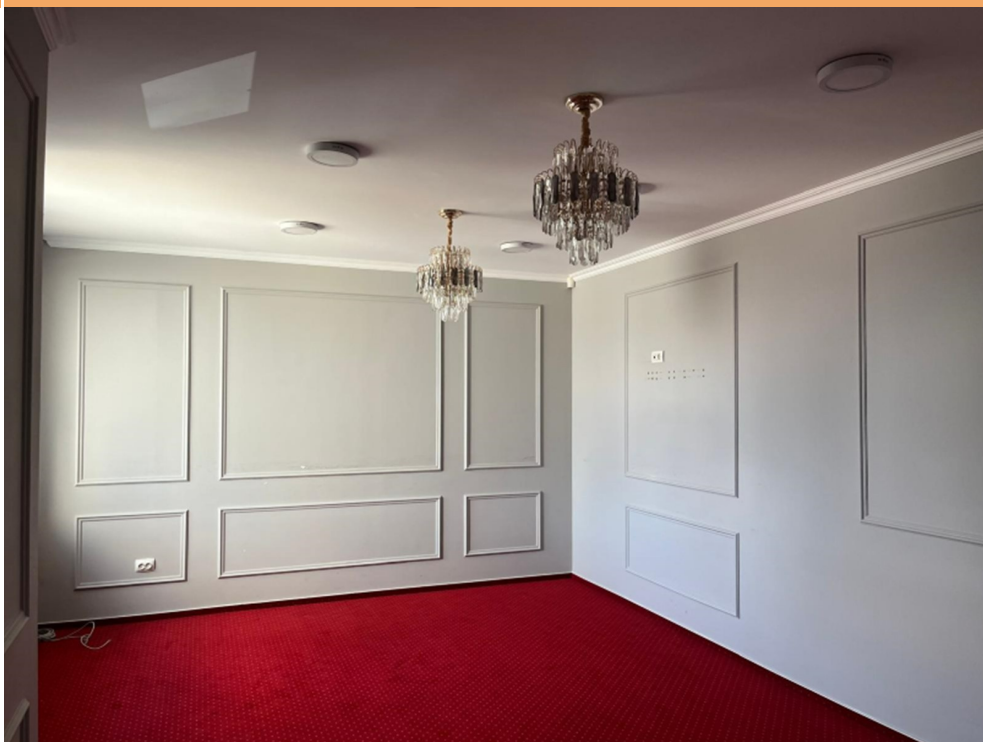

### DESCRIPTION

We present an individual building made in classic style, located right next to the University Square, Rosetti Square and Magheru Boulevard.

The property is offered by the fact that it rents the whole, and due to the location it benefits from easy access to all the points of interest of the city.

We are pleased to present you a special building located in the heart of historic Bucharest.

The property is located on the basement, ground floor and three floors, of 150 sqm per level, has a generous elevator, is divided into 25 rooms and has toilets on each floor.