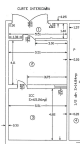

Pitesti

Commercial Spaces

CARACTERISTICS

- **AREA:** Pitesti
- **Usable surface:** 438.32 sqm
- **Built surface:** 463.91 sqm
- **Floor:** P
- **Showcase:** 20.58

DESCRIPTION

The commercial space offered for sale is located in the city of Pitesti street, in the downtown area, benefiting from pedestrian traffic and good visibility.

The space is arranged on the ground floor

The space is arranged

Showcase 20.58 m opening

Sanitary groups

The space is rented from 2009 to Max Bet until 2031.