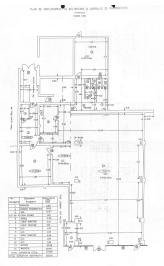

Pitesti

Commercial Spaces

CARACTERISTICS

- **AREA:** Pitesti
- **Usable surface:** 438.32 sqm
- **Built surface:** 463.91 sqm
- **Floor:** P
- **Showcase:** 20.58

DESCRIPTION

The commercial space offered for sale is located in the city of Pitesti street, in the downtown area, benefiting from pedestrian traffic and good visibility.

The space is arranged on the ground floor

The space is arranged

Showcase 20.58 m opening

Sanitary groups

The space is rented from 2009 to Max Bet until 2031.