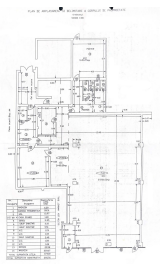

Pitesti

Commercial Spaces

CARACTERISTICS

- **AREA:** Pitesti
- **Usable surface:** 438.32 sqm
- **Built surface:** 463.91 sqm
- **Floor:** P
- **Showcase:** 20.58

DESCRIPTION

The commercial space offered for sale is located in the city of Pitesti street, in the downtown area, benefiting from pedestrian traffic and good visibility.

The space is arranged on the ground floor

The space is arranged

Showcase 20.58 m opening

Sanitary groups

The space is rented from 2009 to Max Bet until 2031.