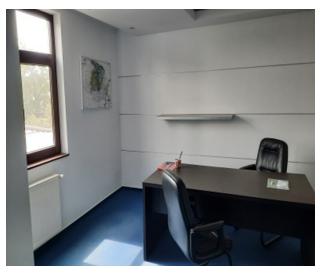

Domenii

CARACTERISTICS

- **AREA:** Domenii
- **Usable surface:** 184 sqm
- **No. of Bathrooms:** 2
- **Floor:** 3
- **Maximum height:** S+P+5E
- **Balconies :** 2

FINISHES/EQUIPMENT

- **Others:** Security, AC, Internet and Voice Connection , Insulated Windows , Faience, Sandstone, Parquet, Elevator

DESCRIPTION

The building is located in the immediate vicinity of the Casin Monastery and the Arc de Triomphe being built in 2003. The space for rent is composed of: reception, open space, conference rooms, 2 offices, server room, kitchenette, 2 bathrooms, 2 balconies.

Facilities:

- modern facilities and amenities
- security and reception
- insulated windows
- suspended ceiling
- Daikin VRV air conditioner with split in every room internet and telephone network
- elevator

2,200 EUR

0.03 BITCOIN

0.93 ETHEREUM