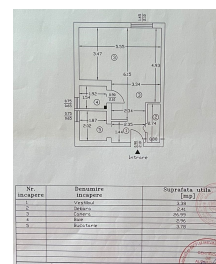

Barbu Vacarescu

Apartment for Sale

1

CARACTERISTICS

- ▶ **AREA:** Barbu Vacarescu
- ▶ **Usable surface:** 39.52 sqm
- ▶ **No. of Rooms:** 1
- ▶ **No. of Bathrooms:** 1
- ▶ **Construction year:** 1962

DESCRIPTION

The apartment is located on the second floor of a residential building from 1962, located in the Floreasca area - Verdi Park, offering access to numerous points of interest.

Description:

In a privileged location, near Verdi Park, right on Barbu Vacarescu Street, with a side view to the garden, Regatta offers for sale a detached studio with an area of 39.52 sqm, located on the 2nd floor in a building built in 1962.