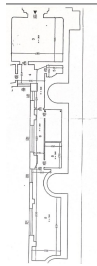

Calea Victoriei

Commercial Spaces

CHARACTERISTICS

- ▶ **AREA:** Calea Victoriei
- ▶ **Usable surface:** 72 sqm

DESCRIPTION

The space is located on Calea Victoriei, benefiting from pedestrian traffic and intense car traffic.

The space is arranged on the ground floor.

Sanitary group;

Direct access from Calea Victoriei;

Unique location;

Possibility of terrace arrangement;

Available: immediately

Total usable area: 72 sqm

550,000 EUR