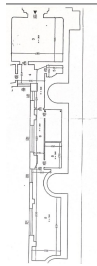

### CARACTERISTICS

- ▶ **AREA:** Calea Victoriei
- ▶ **Usable surface:** 72 sqm

### DESCRIPTION

The space is located on Calea Victoriei, benefiting from pedestrian traffic and intense car traffic.

The space is arranged on the ground floor.

Sanitary group;

Direct access from Calea Victoriei;