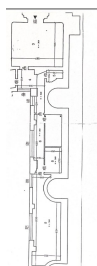

### CARACTERISTICS

- ▶ **AREA:** Calea Victoriei
- ▶ **Usable surface:** 72 sqm

### DESCRIPTION

The space is located on Calea Victoriei, benefiting from pedestrian traffic and intense car traffic.

The space is arranged on the ground floor.

Sanitary group;

Direct access from Calea Victoriei;