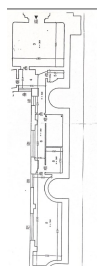

### CARACTERISTICS

- ▶ **AREA:** Calea Victoriei
- ▶ **Usable surface:** 72 sqm

### DESCRIPTION

The space is located on Calea Victoriei, benefiting from pedestrian traffic and intense car traffic.

The space is arranged on the ground floor.

Sanitary group;

Direct access from Calea Victoriei;