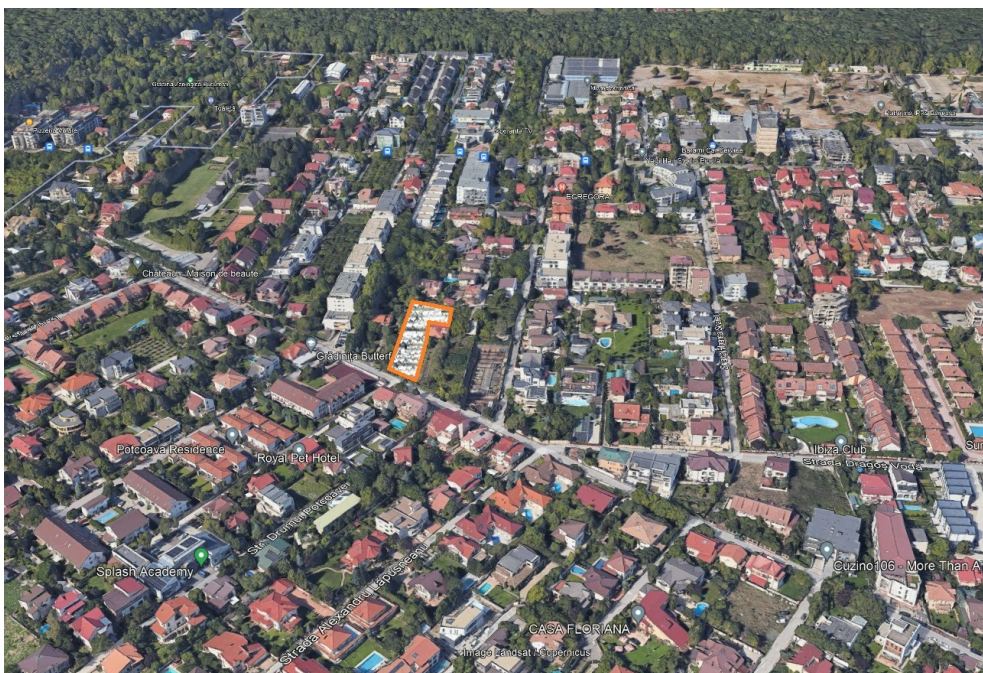

### CARACTERISTICS

- ▶ **AREA:** Iancu Nicolae
- ▶ **Usable surface:** 4162 sqm
- ▶ **Land Surface:** 2553 sqm
- ▶ **POT:** 40%
- ▶ **CUT:** 2.2
- ▶ **End-use:** Rezidential

### DESCRIPTION

Land plot offered for sale is situated in Iancu Nicolae area, one of the most developed area both residential and commercial. In the immediate vicinity there is Baneasa Shopping City, American Embassy and one of the most well known privat schools in Romania.

Surface: 2,553 sqm

Frontage: 26 m

Utilities: all utilities

H max: GF+2F+3R

Legal situation: Land plot owned by an individual.

490 EUR sqm

0.01 BITCOIN sqm

0.17 ETHEREUM sqm