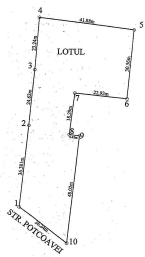

Iancu Nicolae

Land for Sale

CHARACTERISTICS

- ▶ **AREA:** Iancu Nicolae
- ▶ **Usable surface:** 4162 sqm
- ▶ **Land Surface:** 2553 sqm
- ▶ **POT:** 40%
- ▶ **CUT:** 2.2
- ▶ **End-use:** Residential

DESCRIPTION

Land plot offered for sale is situated in Iancu Nicolae area, one of the most developed area both residential and commercial. In the immediate vicinity there is Baneasa Shopping City, American Embassy and one of the most well known privat schools in Romania. Surface: 2,553 sqm
Frontage: 26 m
Utilities: all utilities
H max: GF+2F+3R
Legal situation: Land plot owned by an individual.