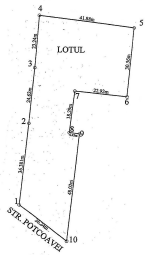

Iancu Nicolae

Land for Sale

CARACTERISTICS

- ▶ **AREA:** Iancu Nicolae
- ▶ **Usable surface:** 4162 sqm
- ▶ **Land Surface:** 2553 sqm
- ▶ **POT:** 40%
- ▶ **CUT:** 2.2
- ▶ **End-use:** Rezidential

DESCRIPTION

Land plot offered for sale is situated in Iancu Nicolae area, one of the most developed area both residential and commercial. In the immediate vicinity there is Baneasa Shopping City, American Embassy and one of the most well known privat schools in Romania. Surface: 2,553 sqm
Frontage: 26 m
Utilities: all utilities
Legal situation: Land plot owned by an individual.