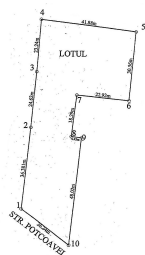

### CARACTERISTICS

- ▶ **AREA:** Iancu Nicolae
- ▶ **Usable surface:** 4162 sqm
- ▶ **Land Surface:** 2553 sqm
- ▶ **POT:** 40%
- ▶ **CUT:** 2.2
- ▶ **End-use:** Rezidential

Surface: 2,553 sqm

Frontage: 26 m

Utilities: all utilities

H max: GF+2F+3R

Legal situation: Land plot owned by an individual.

490 EUR sqm

0.01 BITCOIN sqm

0.17 ETHEREUM sqm