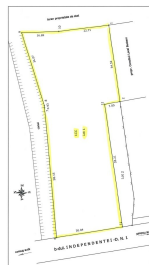

Busteni

Land for Sale

CARACTERISTICS

- ▶ **AREA:** Busteni
- ▶ **Usable surface:** 2868 sqm
- ▶ **Land Surface:** 2868 sqm
- ▶ **End-use:** Constructii Retail

180 EUR sqm + VAT

0.11 ETHEREUM sqm + VAT