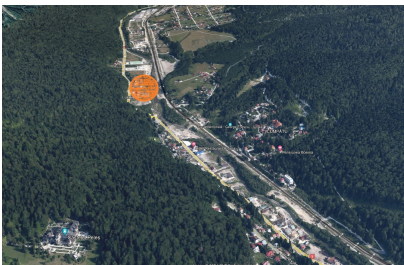

Busteni

Land for Sale

CARACTERISTICS

- ▶ **AREA:** Busteni
- ▶ **Usable surface:** 2868 sqm
- ▶ **Land Surface:** 2868 sqm
- ▶ **End-use:** Constructii Retail

180 EUR sqm + VAT

0.05 ETHEREUM sqm + VAT