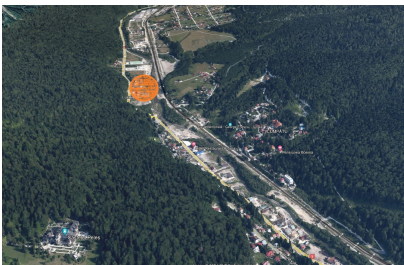

Busteni

Land for Sale

CARACTERISTICS

- ▶ **AREA:** Busteni
- ▶ **Usable surface:** 2868 sqm
- ▶ **Land Surface:** 2868 sqm
- ▶ **End-use:** Constructii Retail

180 EUR sqm + VAT

0.11 ETHEREUM sqm + VAT