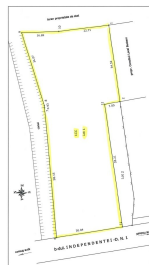

Busteni

Land for Sale

CARACTERISTICS

- ▶ **AREA:** Busteni
- ▶ **Usable surface:** 2868 sqm
- ▶ **Land Surface:** 2868 sqm
- ▶ **End-use:** Constructii Retail

180 EUR sqm + VAT

0.05 ETHEREUM sqm + VAT