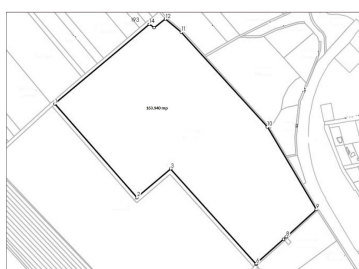

Lilieci

Land for Sale

CARACTERISTICS

- ▶ **AREA:** Lilieci
- ▶ **Usable surface:** 330000 sqm
- ▶ **End-use:** Industrial

10 EUR sqm + VAT