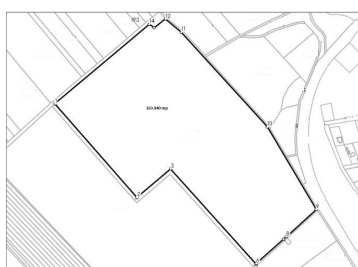

Lilieci

Land for Sale

CARACTERISTICS

- ▶ **AREA:** Lilieci
- ▶ **Usable surface:** 330000 sqm
- ▶ **End-use:** Industrial

5,150,000 EUR + VAT

90.82 BITCOIN + VAT

1,644.13 ETHEREUM + VAT