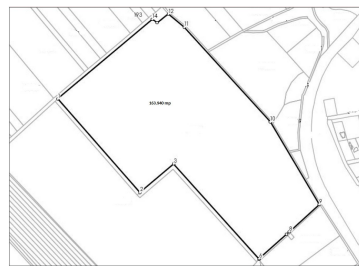

Lilieci

Land for Sale

CARACTERISTICS

- ▶ **AREA:** Lilieci
- ▶ **Usable surface:** 330000 sqm
- ▶ **End-use:** Industrial

10 EUR sqm + VAT