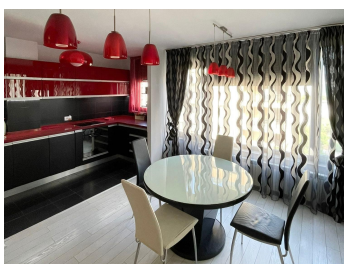

FINISHES/EQUIPMENT

- ▶ **Furniture:** Furnished, With Utilities
- ▶ **Others:** AC, Elevator, Faience, Insulated Windows , Sandstone, Parquet, Garage, Storage rooms

DESCRIPTION

The apartment is located on the sixth floor of a residential building from 2010, located in the immediate vicinity of Herastrau and Bordei Park, Aurel Vlaicu subway and Promenada Mall.