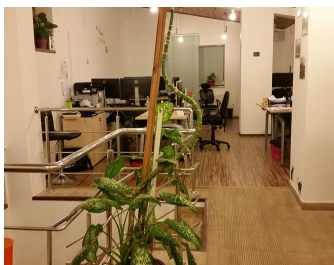

Muncii Square

CARACTERISTICS

- ▶ **AREA:** Muncii Square
- ▶ **Usable surface:** 430 sqm
- ▶ **Garden Surface:** 100 sqm
- ▶ **Maximum height:** D+P+2E+M

DESCRIPTION

The office building is situated in the center of Bucharest, very close to Calea Calarasi, at only a few minutes distance from the subway station "Piata muncii".

Semi-basement: (conference room, server roo, technical room)

Ground floor: office, sanitary group and dining area;

1st floor: 4 room;

2nd floor: 4 room;

Attic: open space

Modern finishes:

own central heating