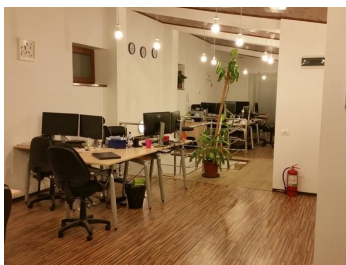

Muncii Square

CARACTERISTICS

- ▶ **AREA:** Muncii Square
- ▶ **Usable surface:** 430 sqm
- ▶ **Garden Surface:** 100 sqm
- ▶ **Maximum height:** D+P+2E+M

DESCRIPTION

The office building is situated in the center of Bucharest, very close to Calea Calarasi, at only a few minutes distance from the subway station "Piata muncii".

Semi-basement: (conference room, server roo, technical room)

Ground floor: office, sanitary group and dining area;

1st floor: 4 room;

2nd floor: 4 room;

Attic: open space

Modern finishes:

own central heating