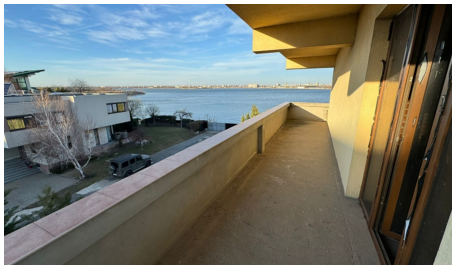

Militari

CARACTERISTICS

- ▶ **AREA:** Militari
- ▶ **Usable surface:** 1478 sqm
- ▶ **Built surface:** 1650 sqm
- ▶ **Land Surface:** 1400 sqm
- ▶ **Maximum height:** S+P+3E

DESCRIPTION

The building is located in the Virtutii area overlooking Morii Lake, in an area of intense development, benefiting from easy access to all points of interest in the city.

In the vicinity, there are several newly built residential ensembles, kindergartens, schools, and access to public transport is easy.

Usable area: 1,478 sqm

Footprint: 385 sqm

Area: 1,650 sqm

Land area: 1,400 sqm