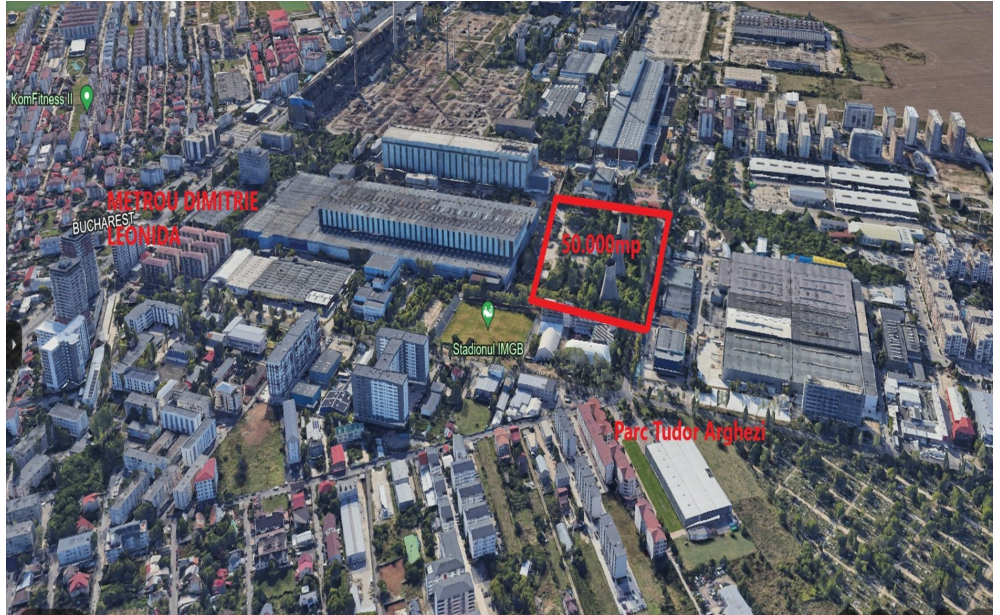

Berceni

Land for Sale

CARACTERISTICS

- ▶ **AREA:** Berceni
- ▶ **Usable surface:** 50561 sqm
- ▶ **Land Surface:** 50561 sqm
- ▶ **End-use:** Rezidential
- ▶ **No. of openings:** 2

DESCRIPTION

The land offered for sale is located in the southeast area of Bucharest, with easy access from Metalurgiei Boulevard. The area has experienced a strong residential development, with the advantage of positioning near the subway. On one side the land is bordered by the IMGB stadium and a few minutes walk is Tudor Arghezi Park.
Land area: 50,561 sqm
Opening: 2 streets
Urbanism: Current industrial destination with the possibility of transformation through a PUZ in residential.
Utilities: Electricity, gas, water, sewerage;