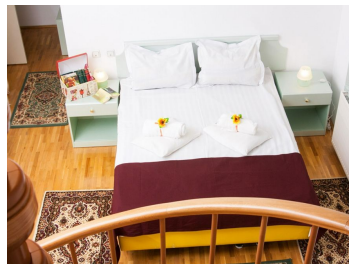

### DESCRIPTION

Villa located in Sinaia - Cumpatu area, in the vicinity of the George Enescu Museum, in a beautiful area, with lots of greenery and tranquility, easily accessible.

The beautiful and stylish villa offered for sale is made up of 7 rooms with individual bathrooms, 1 living room with kitchen and dining area, 1 bathroom, balconies, hallways and annex rooms for storage.