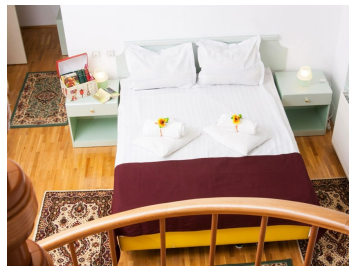

### DESCRIPTION

Villa located in Sinaia - Cumpatu area, in the vicinity of the George Enescu Museum, in a beautiful area, with lots of greenery and tranquility, easily accessible.

The beautiful and stylish villa offered for sale is made up of 7 rooms with individual bathrooms, 1 living room with kitchen and dining area, 1 bathroom, balconies, hallways and annex rooms for storage.