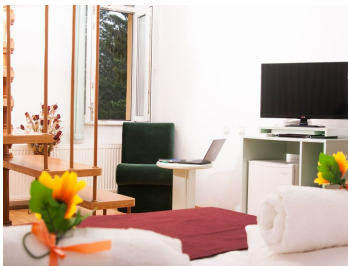

### DESCRIPTION

Villa located in Sinaia - Cumpatu area, in the vicinity of the George Enescu Museum, in a beautiful area, with lots of greenery and tranquility, easily accessible.

The beautiful and stylish villa offered for sale is made up of 7 rooms with individual bathrooms, 1 living room with kitchen and dining area, 1 bathroom, balconies, hallways and annex rooms for storage.