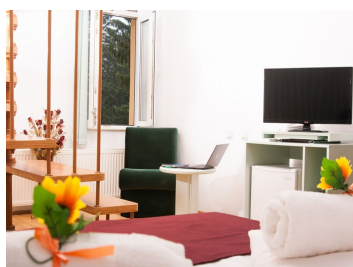

### DESCRIPTION

Villa located in Sinaia - Cumpatu area, in the vicinity of the George Enescu Museum, in a beautiful area, with lots of greenery and tranquility, easily accessible.

The beautiful and stylish villa offered for sale is made up of 7 rooms with individual bathrooms, 1 living room with kitchen and dining area, 1 bathroom, balconies, hallways and annex rooms for storage.