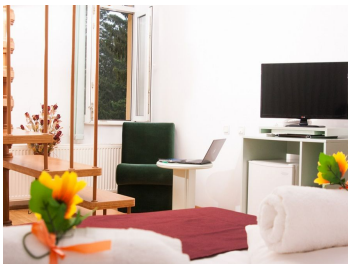

### DESCRIPTION

Villa located in Sinaia - Cumpatu area, in the vicinity of the George Enescu Museum, in a beautiful area, with lots of greenery and tranquility, easily accessible.

The beautiful and stylish villa offered for sale is made up of 7 rooms with individual bathrooms, 1 living room with kitchen and dining area, 1 bathroom, balconies, hallways and annex rooms for storage.