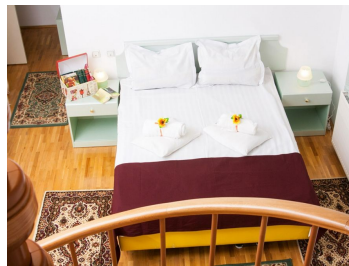

DESCRIPTION

Villa located in Sinaia - Cumpatu area, in the vicinity of the George Enescu Museum, in a beautiful area, with lots of greenery and tranquility, easily accessible.

The beautiful and stylish villa offered for sale is made up of 7 rooms with individual bathrooms, 1 living room with kitchen and dining area, 1 bathroom, balconies, hallways and annex rooms for storage.