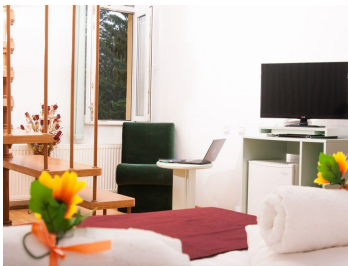

DESCRIPTION

Villa located in Sinaia - Cumpatu area, in the vicinity of the George Enescu Museum, in a beautiful area, with lots of greenery and tranquility, easily accessible.

The beautiful and stylish villa offered for sale is made up of 7 rooms with individual bathrooms, 1 living room with kitchen and dining area, 1 bathroom, balconies, hallways and annex rooms for storage.