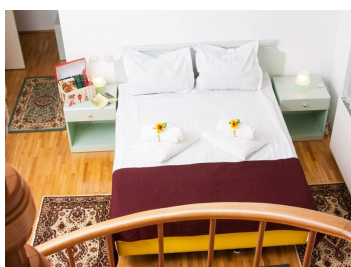

### DESCRIPTION

Villa located in Sinaia - Cumpatu area, in the vicinity of the George Enescu Museum, in a beautiful area, with lots of greenery and tranquility, easily accessible.

The beautiful and stylish villa offered for sale is made up of 7 rooms with individual bathrooms, 1 living room with kitchen and dining area, 1 bathroom, balconies, hallways and annex rooms for storage.