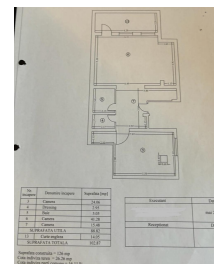

Primaverii

Commercial Spaces

CARACTERISTICS

- ▶ **AREA:** Primaverii
- ▶ **Usable surface:** 102.87 sqm
- ▶ **Floor:** D

DESCRIPTION

The commercial space for sale is located in a new building, in Primaverii neighborhood. The space is disposed at the semibasement, benefiting from its own light and access.

Facilities:

2 Toilets;

the space has 3 rooms, lobby-reception, 2 bathrooms

Own central heating;

The space is rented for a period of 3 years to a medical clinic.

450,000 EUR

4.57 BITCOIN

143.95 ETHEREUM