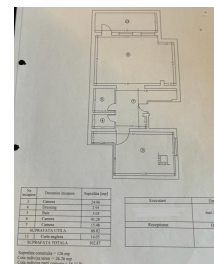

Primaverii

Commercial Spaces

CARACTERISTICS

- ▶ **AREA:** Primaverii
- ▶ **Usable surface:** 102.87 sqm
- ▶ **Floor:** D

DESCRIPTION

The commercial space for sale is located in a new building, in Primaverii neighborhood. The space is disposed at the semibasement, benefiting from its own light and access.

Facilities:

2 Toilets;

the space has 3 rooms, lobby-reception, 2 bathrooms

Own central heating;

The space is rented for a period of 3 years to a medical clinic.

450,000 EUR

4.87 BITCOIN

170.05 ETHEREUM