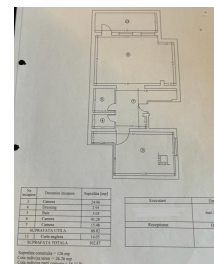

Primaverii

Commercial Spaces

**CARACTERISTICS**

- ▶ **AREA:** Primaverii
- ▶ **Usable surface:** 102.87 sqm
- ▶ **Floor:** D

**DESCRIPTION**

The commercial space for sale is located in a new building, in Primaverii neighborhood. The space is disposed at the semibasement, benefiting from its own light and access.

Facilities:

2 Toilets;

the space has 3 rooms, lobby-reception, 2 bathrooms

Own central heating;

The space is rented for a period of 3 years to a medical clinic.

450,000 EUR

7.92 BITCOIN

143.77 ETHEREUM