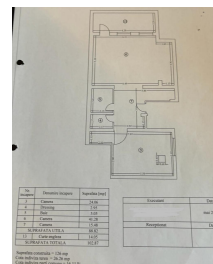

Primaverii

Commercial Spaces

CHARACTERISTICS

- ▶ **AREA:** Primaverii
- ▶ **Usable surface:** 102.87 sqm
- ▶ **Floor:** D

DESCRIPTION

The commercial space for sale is located in a new building, in Primaverii neighborhood. The space is disposed at the semibasement, benefiting from its own light and access.

Facilities:

2 Toilets;

the space has 3 rooms, lobby-reception, 2 bathrooms

Own central heating;

The space is rented for a period of 3 years to a medical clinic.

450,000 EUR

5.91 BITCOIN

271.82 ETHEREUM