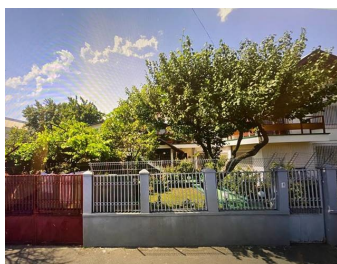

Pantelimon

House for Sale

CARACTERISTICS

- ▶ **AREA:** Pantelimon
- ▶ **Built surface:** 389 sqm
- ▶ **Land Surface:** 409 sqm
- ▶ **No. of Bedrooms:** 4
- ▶ **No. of Rooms:** 8
- ▶ **No. of Bathrooms:** 3
- ▶ **Maximum height:** P+1E
- ▶ **Balconies :** 3