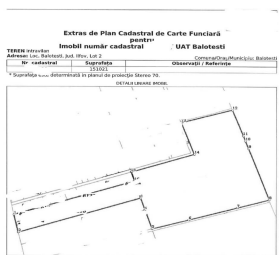

Balotesti

Land for Sale

CARACTERISTICS

- ▶ **AREA:** Balotesti
- ▶ **Usable surface:** 151000 sqm
- ▶ **POT:** 30%
- ▶ **CUT:** 0.9
- ▶ **End-use:** Rezidential
- ▶ **Opening:** 80
- ▶ **No. of openings:** 1