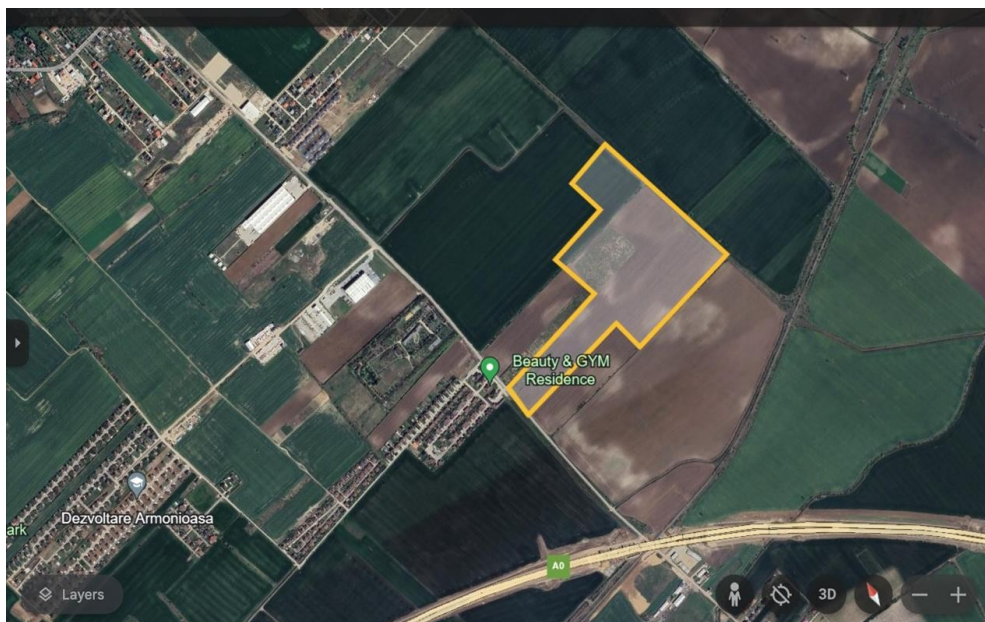

Balotesti

Land for Sale

CARACTERISTICS

- ▶ **AREA:** Balotesti
- ▶ **Usable surface:** 151000 sqm
- ▶ **POT:** 30%
- ▶ **CUT:** 0.9
- ▶ **End-use:** Rezidential
- ▶ **Opening:** 80
- ▶ **No. of openings:** 1