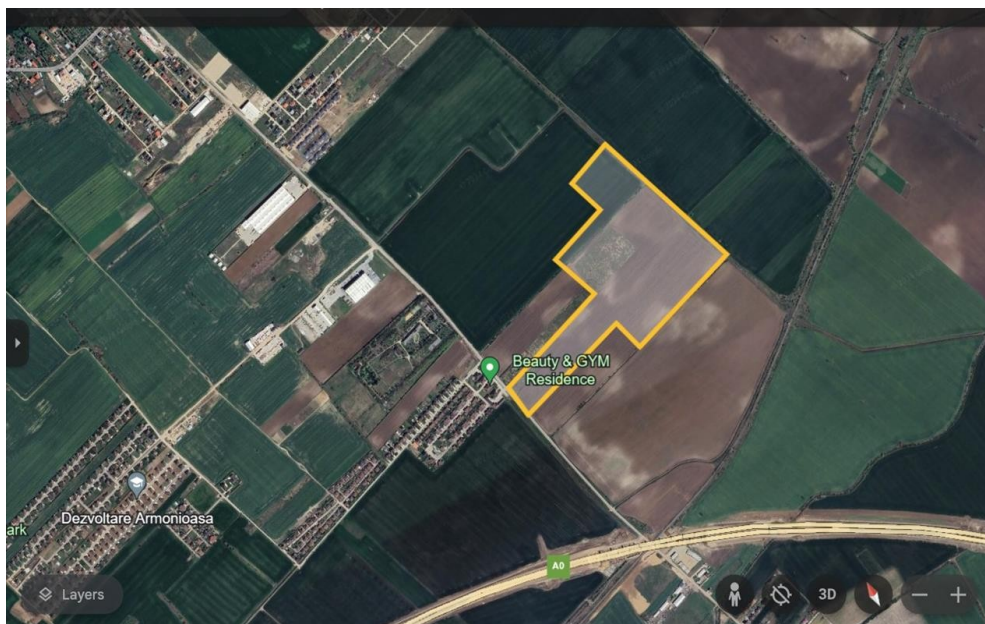

Balotesti

Land for Sale

CARACTERISTICS

- ▶ **AREA:** Balotesti
- ▶ **Usable surface:** 151000 sqm
- ▶ **POT:** 30%
- ▶ **CUT:** 0.9
- ▶ **End-use:** Rezidential
- ▶ **Opening:** 80
- ▶ **No. of openings:** 1