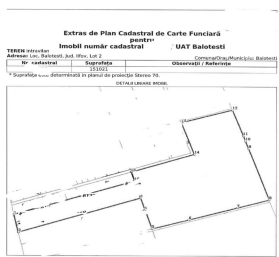

Balotesti

Land for Sale

CARACTERISTICS

- ▶ **AREA:** Balotesti
- ▶ **Usable surface:** 151000 sqm
- ▶ **POT:** 30%
- ▶ **CUT:** 0.9
- ▶ **End-use:** Rezidential
- ▶ **Opening:** 80
- ▶ **No. of openings:** 1