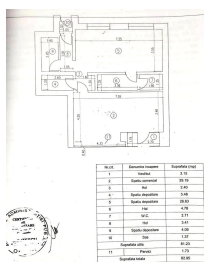

Mihai Bravu

Commercial Spaces for Rent

CHARACTERISTICS

- ▶ **AREA:** Mihai Bravu
- ▶ **Usable surface:** 83 sqm
- ▶ **Floor:** P
- ▶ **Showcase:** 7.5

DESCRIPTION

The commercial space offered for rent is situated on Mihai Bravu, in a crowded area with good pedestrian and car traffic. The space is disposed on the ground floor and a large shopping window of 7.5 m. The space has its own central heating; Centralized heating/ cooling; Sanitary group; Available immediately;