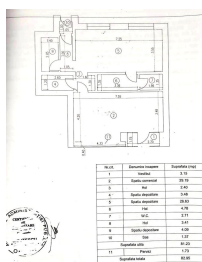

Mihai Bravu

Commercial Spaces for Rent

**CHARACTERISTICS**

- ▶ **AREA:** Mihai Bravu
- ▶ **Usable surface:** 83 sqm
- ▶ **Floor:** P
- ▶ **Showcase:** 7.5

**DESCRIPTION**

The commercial space offered for rent is situated on Mihai Bravu, in a crowded area with good pedestrian and car traffic. The space is disposed on the ground floor and a large shopping window of 7.5 m. The space has its own central heating; Centralized heating/ cooling; Sanitary group; Available immediately;