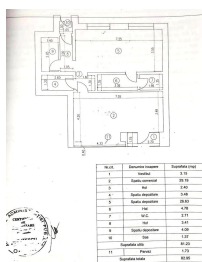

Mihai Bravu

Commercial Spaces for Rent

CHARACTERISTICS

- ▶ **AREA:** Mihai Bravu
- ▶ **Usable surface:** 83 sqm
- ▶ **Floor:** P
- ▶ **Showcase:** 7.5

DESCRIPTION

The commercial space offered for rent is situated on Mihai Bravu, in a crowded area with good pedestrian and car traffic. The space is disposed on the ground floor and a large shopping window of 7.5 m. The space has its own central heating; Centralized heating/ cooling; Sanitary group; Available immediately;