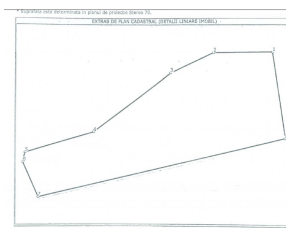

Snagov

Land for Sale

CARACTERISTICS

- **AREA:** Snagov
- **End-use:** Rezidential

DESCRIPTION

The land is located in Tancabesti, with access and a beautiful opening to the forest. It benefits from easy access to both DN1 and Bucharest.

TOTAL LAND AREA: 100,171 sqm

LOT 1: 40,500 sqm

LOT 2: 38,500 sqm

LOT 3: 21,171 sqm

Urbanism information:

POT: 35%

CUT: 0.9

Individual or collective house: GF+1+A