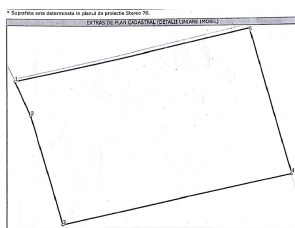

Snagov

Land for Sale

CARACTERISTICS

- **AREA:** Snagov
- **End-use:** Rezidential

DESCRIPTION

The land is located in Tancabesti, with access and a beautiful opening to the forest. It benefits from easy access to both DN1 and Bucharest.

TOTAL LAND AREA: 100,171 sqm

LOT 1: 40,500 sqm

LOT 2: 38,500 sqm

LOT 3: 21,171 sqm

Urbanism information:

POT: 35%

CUT: 0.9

Individual or collective house: GF+1+A