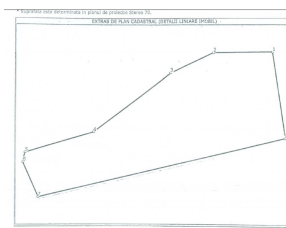

CARACTERISTICS

- **AREA:** Snagov
- **End-use:** Rezidential

DESCRIPTION

The land is located in Tancabesti, with access and a beautiful opening to the forest. It benefits from easy access to both DN1 and Bucharest.

TOTAL LAND AREA: 100,171 sqm

LOT 1: 40,500 sqm

LOT 2: 38,500 sqm

LOT 3: 21,171 sqm

Urbanism information:

POT: 35%

CUT: 0.9

Individual or collective house: GF+1+A