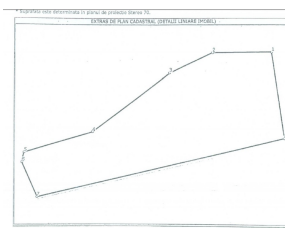

Snagov

Land for Sale

CARACTERISTICS

- **AREA:** Snagov
- **End-use:** Rezidential

DESCRIPTION

The land is located in Tancabesti, with access and a beautiful opening to the forest. It benefits from easy access to both DN1 and Bucharest.

TOTAL LAND AREA: 100,171 sqm

LOT 1: 40,500 sqm

LOT 2: 38,500 sqm

LOT 3: 21,171 sqm

Urbanism information:

POT: 35%

CUT: 0.9

Individual or collective house: GF+1+A