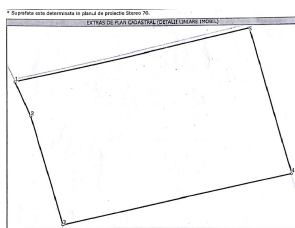

CARACTERISTICS

- **AREA:** Snagov
- **End-use:** Rezidential

DESCRIPTION

The land is located in Tancabesti, with access and a beautiful opening to the forest. It benefits from easy access to both DN1 and Bucharest.

TOTAL LAND AREA: 100,171 sqm

LOT 1: 40,500 sqm

LOT 2: 38,500 sqm

LOT 3: 21,171 sqm

Urbanism information:

POT: 35%

CUT: 0.9

Individual or collective house: GF+1+A