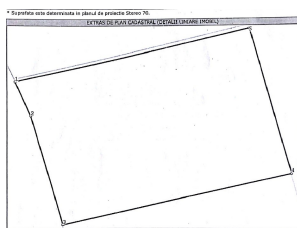

Snagov

Land for Sale

CARACTERISTICS

- **AREA:** Snagov
- **End-use:** Rezidential

DESCRIPTION

The land is located in Tancabesti, with access and a beautiful opening to the forest. It benefits from easy access to both DN1 and Bucharest.

TOTAL LAND AREA: 100,171 sqm

LOT 1: 40,500 sqm

LOT 2: 38,500 sqm

LOT 3: 21,171 sqm

Urbanism information:

POT: 35%

CUT: 0.9

Individual or collective house: GF+1+A