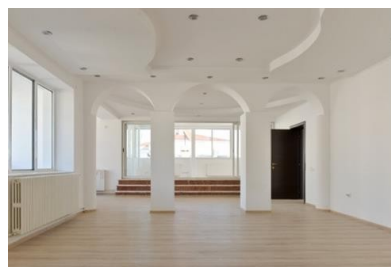

Aviatiei

CARACTERISTICS

- **AREA:** Aviatiei
- **Built surface:** 950 sqm
- **Maximum height:** D+P+4E

DESCRIPTION

The building is located near Herastrau Park and Soseaua Nordului. The unique position offers easy access to DN1, Baneasa area or Otopeni Airport.

Facilities:

- elevator
- offices, kitchenette, sanitary group
- central heating
- air conditioning
- 200 sqm exterior
- modern arrangements

8,000 EUR

0.08 BITCOIN

2.56 ETHEREUM