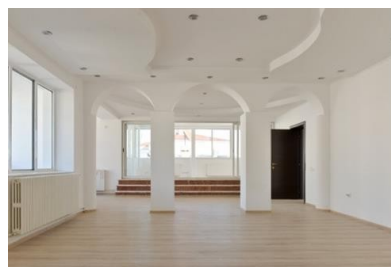

Aviatiei

CARACTERISTICS

- **AREA:** Aviatiei
- **Built surface:** 950 sqm
- **Maximum height:** D+P+4E

DESCRIPTION

The building is located near Herastrau Park and Soseaua Nordului. The unique position offers easy access to DN1, Baneasa area or Otopeni Airport.

Facilities:

- elevator
- offices, kitchenette, sanitary group
- central heating
- air conditioning
- 200 sqm exterior
- modern arrangements

8,000 EUR

0.10 BITCOIN

5.20 ETHEREUM