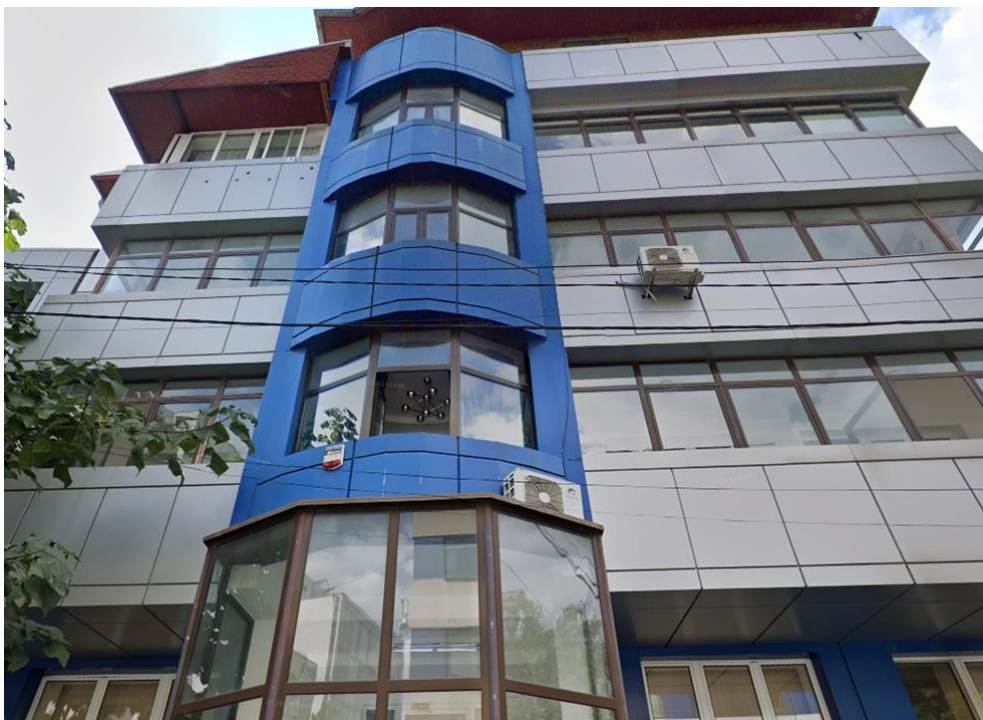

Aviatiei

CARACTERISTICS

- ▶ **AREA:** Aviatiei
- ▶ **Built surface:** 950 sqm
- ▶ **Maximum height:** D+P+4E

DESCRIPTION

The building is located near Herastrau Park and Soseaua Nordului. The unique position offers easy access to DN1, Baneasa area or Otopeni Airport.

Facilities:

- elevator
- offices, kitchenette, sanitary group
- central heating
- air conditioning
- 200 sqm exterior
- modern arrangements

8,000 EUR

0.08 BITCOIN

2.56 ETHEREUM