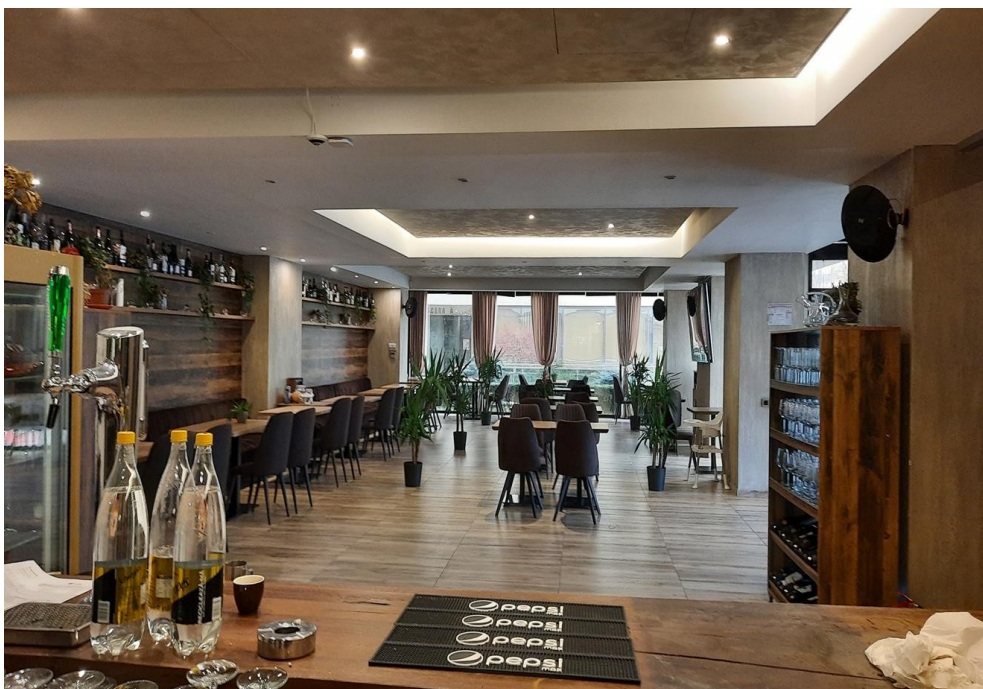

Aviatiei

Commercial Spaces

**CARACTERISTICS**

- ▶ **AREA:** Aviatiei
- ▶ **Built surface:** 248 sqm
- ▶ **Floor:** P

**DESCRIPTION**

The commercial space for sale is situated at the ground floor of a residential building in Aviatiei neighborhoods, close to the subway station Aurel Vlaicu.

Total built area: 248 sqm

Terrace: 135.45 sqm

The commercial space is disposed on a high ground floor and has a generous shopping window on 3 sides.

Facilities:

- 2 toilets;
- open space;
- fan coil
- large terrace;
- Perfectly suitable for public food.