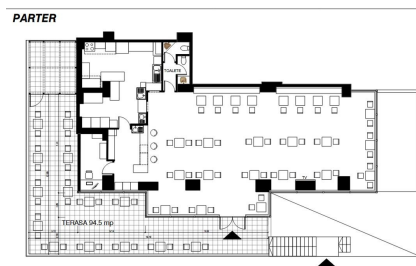

Aviatiei

Commercial Spaces

**CARACTERISTICS**

- ▶ **AREA:** Aviatiei
- ▶ **Built surface:** 248 sqm
- ▶ **Floor:** P

**DESCRIPTION**

The commercial space for sale is situated at the ground floor of a residential building in Aviatiei neighborhoods, close to the subway station Aurel Vlaicu.

Total built area: 248 sqm

Terrace: 135.45 sqm

The commercial space is disposed on a high ground floor and has a generous shopping window on 3 sides.

Facilities:

- 2 toilets;
- open space;
- fan coil
- large terrace;
- Perfectly suitable for public food.