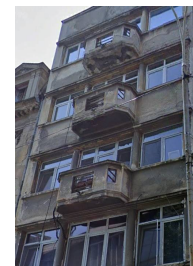

Downtown

Offices for Sale

CARACTERISTICS

- ▶ **AREA:** Downtown
- ▶ **Built surface:** 918.87 sqm
- ▶ **Land Surface:** 257 sqm
- ▶ **Maximum height:** 2S+P+4E

1,500,000 EUR

15.35 BITCOIN

493.39 ETHEREUM