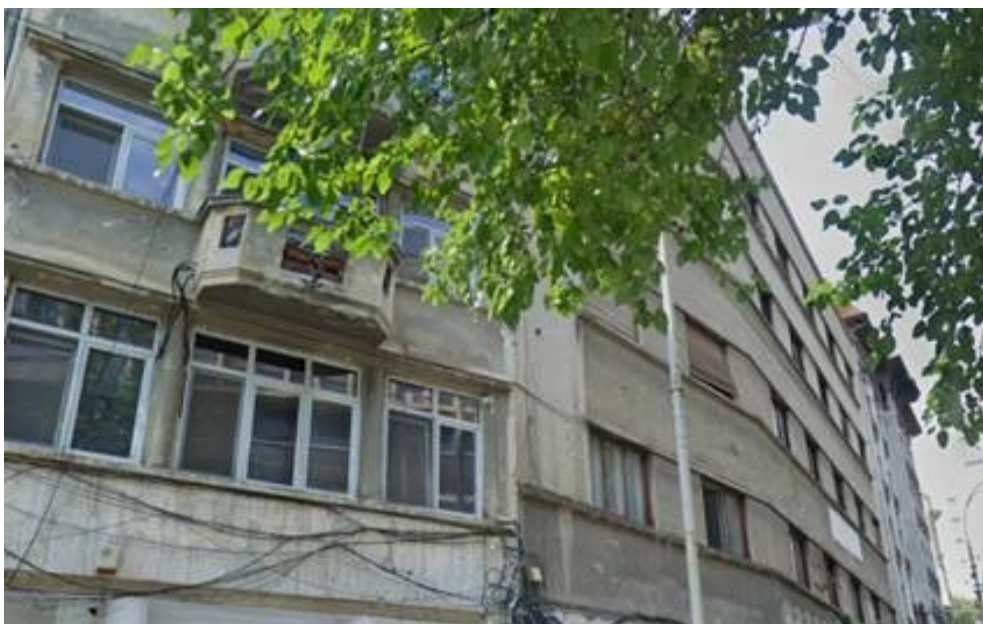

Downtown

Offices for Sale

**CARACTERISTICS**

- ▶ **AREA:** Downtown
- ▶ **Built surface:** 918.87 sqm
- ▶ **Land Surface:** 257 sqm
- ▶ **Maximum height:** 2S+P+4E

1,500,000 EUR

24.23 BITCOIN

467.79 ETHEREUM