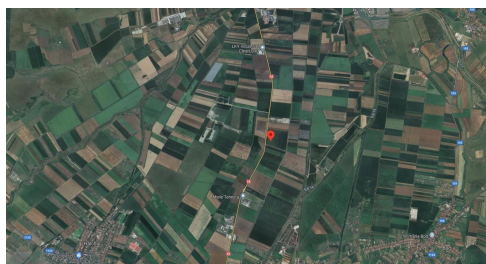

Brasov

Land for Sale

CARACTERISTICS

- ▶ **AREA:** Brasov
- ▶ **Land Surface:** 59600 sqm
- ▶ **End-use:** Rezidential

19 EUR sqm

0.01 ETHEREUM sqm