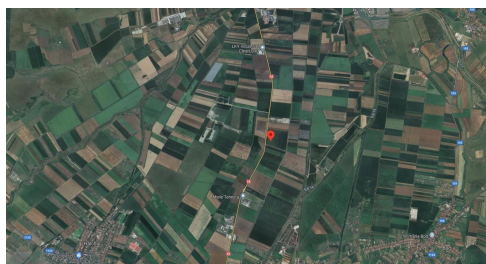

Brasov

Land for Sale

**CARACTERISTICS**

- ▶ **AREA:** Brasov
- ▶ **Land Surface:** 59600 sqm
- ▶ **End-use:** Rezidential

19 EUR sqm

0.01 ETHEREUM sqm