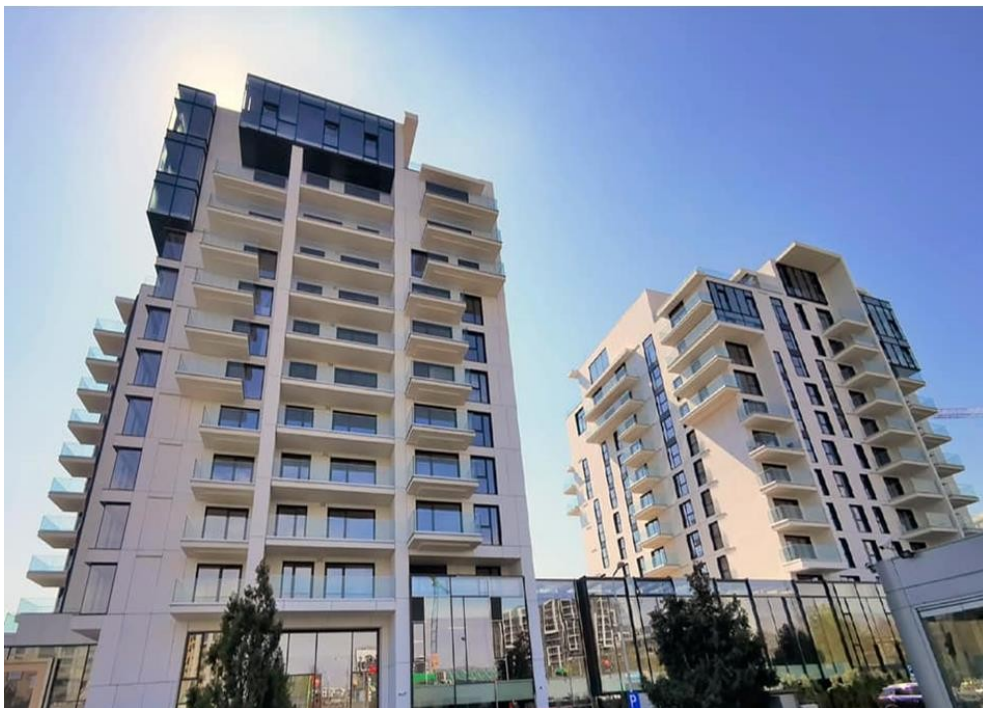

## Bulevardul Caramfil

### DESCRIPTION

The commercial space is situated in Northern side of Bucharest, in Aviatiei area - Nicolae Caramfil.

The space is disposed on the ground floor of a brand new building with mixed use: residential + offices + commercial and can be divided in 3 spaces: 153.6 sqm, 222.8 sqm and 174.3 sqm;