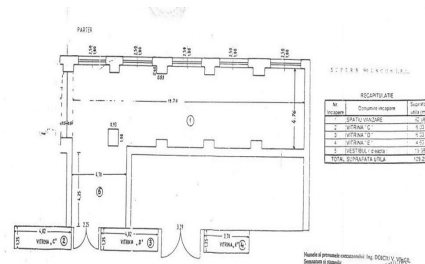

Calea Victoriei

Commercial Spaces

CARACTERISTICS

- ▶ **AREA:** Calea Victoriei
- ▶ **Usable surface:** 130 sqm

DESCRIPTION

The commercial space offered for sale is situated on Calea Victoriei, close to Sala Palatului, at the ground floor of a residential block of flats built in 1961, benefiting of a great visibility.