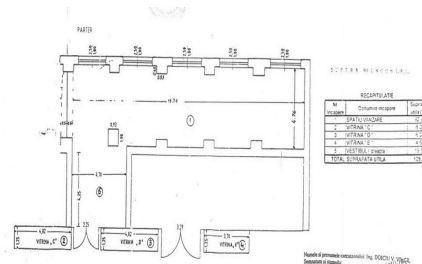

Calea Victoriei

Commercial Spaces

CARACTERISTICS

- ▶ **AREA:** Calea Victoriei
- ▶ **Usable surface:** 130 sqm

DESCRIPTION

The commercial space offered for sale is situated on Calea Victoriei, close to Sala Palatului, at the ground floor of a residential block of flats built in 1961, benefiting of a great visibility.

- Facilities:
- large shopping window
 - open space
 - sanitary groups
 - air conditioning system cooling/ heating;

420,000 EUR

4.49 BITCOIN

131.55 ETHEREUM