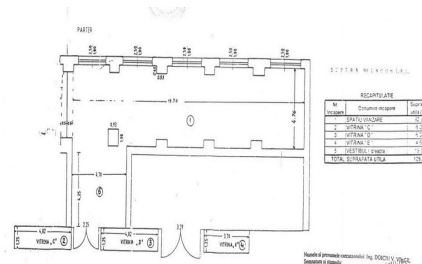

Calea Victoriei

Commercial Spaces

**CARACTERISTICS**

- ▶ **AREA:** Calea Victoriei
- ▶ **Usable surface:** 130 sqm

**DESCRIPTION**

The commercial space offered for sale is situated on Calea Victoriei, close to Sala Palatului, at the ground floor of a residential block of flats built in 1961, benefiting of a great visibility.

Facilities:

- large shopping window
- open space
- sanitary groups
- air conditioning system cooling/ heating;

420,000 EUR

5.52 BITCOIN

253.70 ETHEREUM