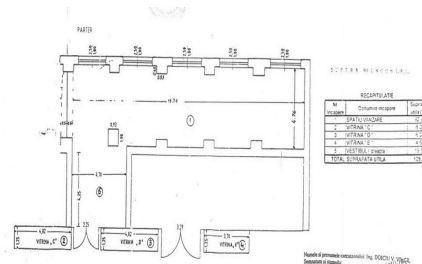

Calea Victoriei

Commercial Spaces

CARACTERISTICS

- ▶ **AREA:** Calea Victoriei
- ▶ **Usable surface:** 130 sqm

DESCRIPTION

The commercial space offered for sale is situated on Calea Victoriei, close to Sala Palatului, at the ground floor of a residential block of flats built in 1961, benefiting of a great visibility.

- Facilities:
- large shopping window
 - open space
 - sanitary groups
 - air conditioning system cooling/ heating;

420,000 EUR

4.56 BITCOIN

129.90 ETHEREUM