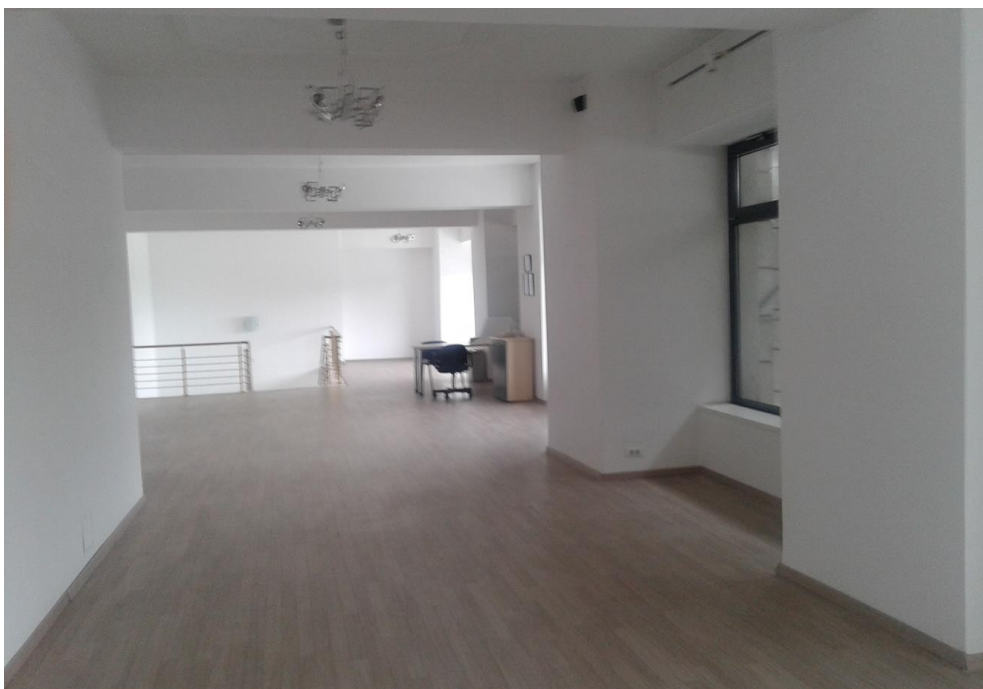

Unirii

Commercial Spaces for Rent

CARACTERISTICS

- ▶ **AREA:** Unirii
- ▶ **Usable surface:** 570 sqm
- ▶ **No. of Bathrooms:** 4
- ▶ **Floor:** P+M
- ▶ **Maximum height:** P+M
- ▶ **Showcase:** 30

Layout

Total usable area: 570 sqm

Ground floor: 310 sqm

Mezzanine: 260 sqm

DESCRIPTION

The space is situated in Unirii Square is disposed on Ground floor + Mezzanine and is perfectly suitable for showroom, medical center shop, or office.

Facilities:

open space;

4 sanitary groups;

2 entrances in front of the building and another 2 for suppliers.

the floors are paved with parquet inside the commercial spaces and with carpet inside offices;

fire prevention system;