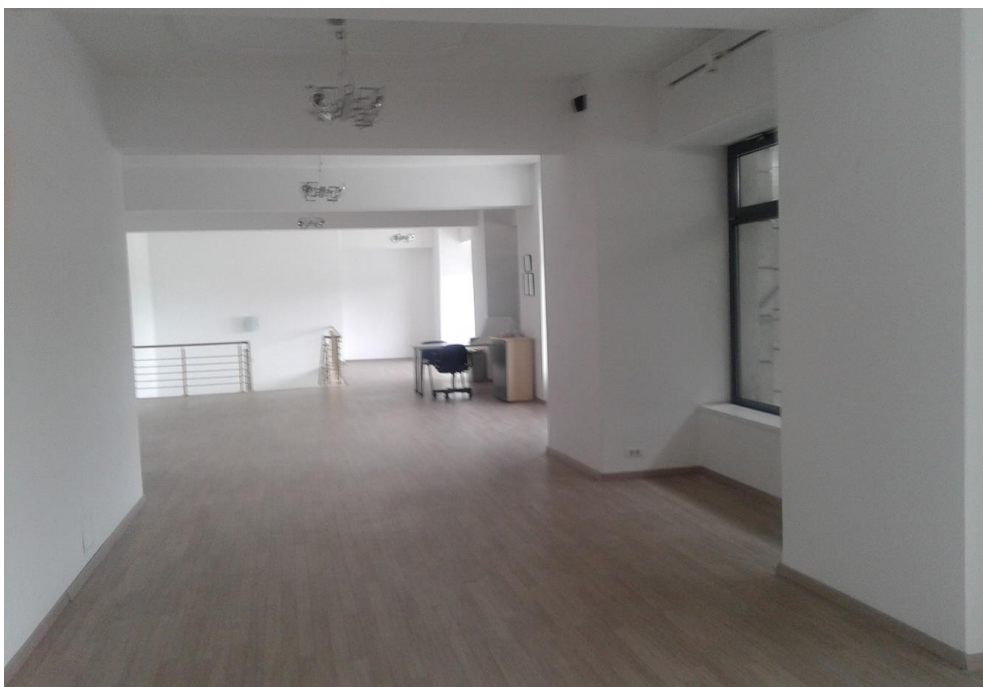

Unirii

Commercial Spaces for Rent

CARACTERISTICS

- ▶ **AREA:** Unirii
- ▶ **Usable surface:** 570 sqm
- ▶ **No. of Bathrooms:** 4
- ▶ **Floor:** P+M
- ▶ **Maximum height:** P+M
- ▶ **Showcase:** 30

Layout

Total usable area: 570 sqm

Ground floor: 310 sqm

Mezzanine: 260 sqm

DESCRIPTION

The space is situated in Unirii Square is disposed on Ground floor + Mezzanine and is perfectly suitable for showroom, medical center shop, or office.

Facilities:

open space;

4 sanitary groups;

2 entrances in front of the building and another 2 for suppliers.

the floors are paved with parquet inside the commercial spaces and with carpet inside offices;

fire prevention system;