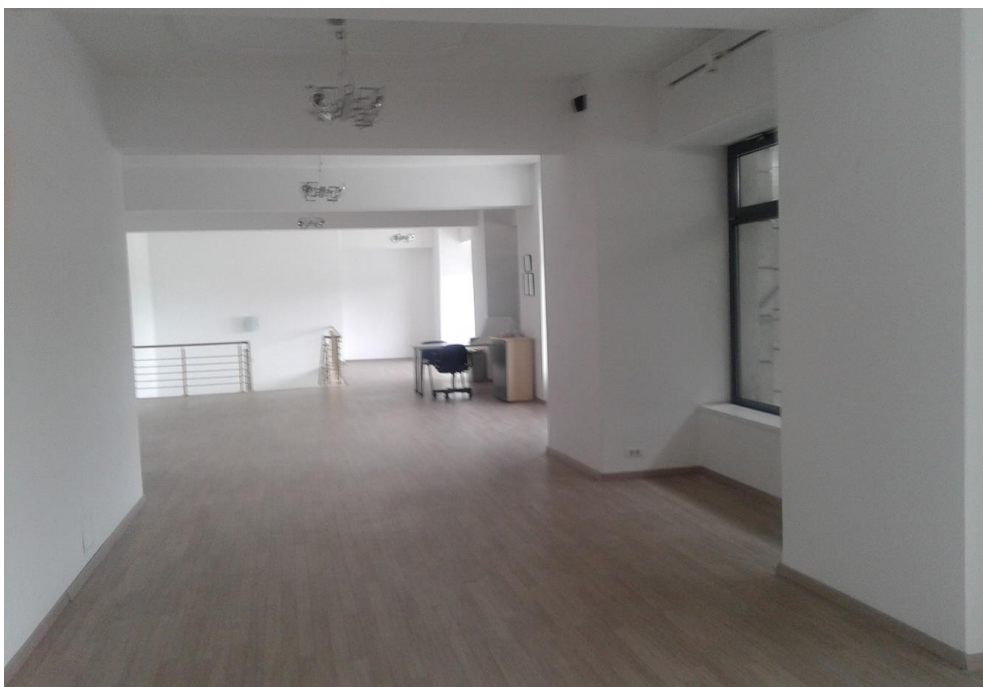

Unirii

Commercial Spaces for Rent

CARACTERISTICS

- ▶ **AREA:** Unirii
- ▶ **Usable surface:** 570 sqm
- ▶ **No. of Bathrooms:** 4
- ▶ **Floor:** P+M
- ▶ **Maximum height:** P+M
- ▶ **Showcase:** 30

Layout

Total usable area: 570 sqm

Ground floor: 310 sqm

Mezzanine: 260 sqm

DESCRIPTION

The space is situated in Unirii Square is disposed on Ground floor + Mezzanine and is perfectly suitable for shworoom, medical center shop, or office.

Facilities:

open space;

4 sanitary groups;

2 entrances in front of the building and another 2 for suppliers.

the floors are paved with parquet inside the commercial spaces and with carpet inside offices;

fire prevention system;