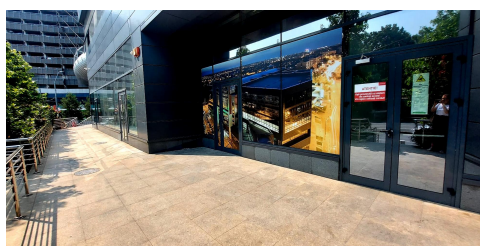

Eroii Revolutiei

Commercial Spaces for Rent

CHARACTERISTICS

- ▶ **AREA:** Eroii Revolutiei
- ▶ **Usable surface:** 780 sqm
- ▶ **Floor:** P

Layout

1st Ground floor: 500 sqm

2nd Ground floor: 280 sqm

The space of 500 sqm - 11Euro/ sqm/
month + VAT

The space of 280 sqm - exclusively for
food: 8% from the turnover.

Maintenance:

3.5 Euro/ sqm/ month + VAT

DESCRIPTION

The office building is situated in southern side of Bucharest in a crowded area, Eroii Revolutiei, at the intersection of 2 main roads Giurgiului and Oltenitei. Berceni, Tineretului and Vacaresti are 3 neighborhoods where the population is very dense.

Description:

parking places;

shopping window;

security and reception;

2 entrances;

the space is offered for rent unfinished;

For the space of 280 sqm there is a permit for starting the landscaping works;

11 EUR sqm + VAT