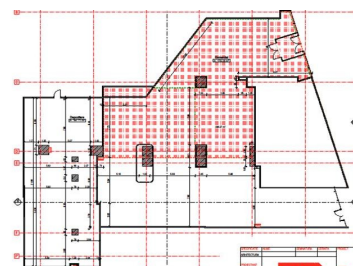

Eroii Revolutiei

Commercial Spaces for Rent

CHARACTERISTICS

- ▶ **AREA:** Eroii Revolutiei
- ▶ **Usable surface:** 780 sqm
- ▶ **Floor:** P

Layout

1st Ground floor: 500 sqm

2nd Ground floor: 280 sqm

The space of 500 sqm - 11Euro/ sqm/
month + VAT

Description:

parking places;

shopping window;

security and reception;

2 entrances;

the space is offered for rent unfinished;

For the space of 280 sqm there is a permit for starting the landscaping works;

11 EUR sqm + VAT