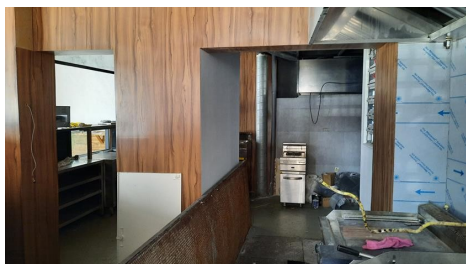

Romana Square

Commercial Spaces for Rent

CARACTERISTICS

- ▶ **AREA:** Romana Square
- ▶ **Usable surface:** 90 sqm
- ▶ **Floor:** S+P

Layout

Total usable area: 90 sqm

Ground floor usable area: 55 sqm

Bsement usable area: 35 sqm

DESCRIPTION

The commercial space is situated in Romana Square area benefiting of a very good traffic and exceptional visibility.

Facilities:

generous shopping window;

double access

perfect suitable for HORECA activities;