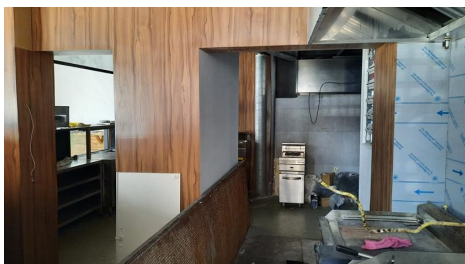

Romana Square

Commercial Spaces for Rent

CARACTERISTICS

- ▶ **AREA:** Romana Square
- ▶ **Usable surface:** 90 sqm
- ▶ **Floor:** S+P

Layout

Total usable area: 90 sqm

Ground floor usable area: 55 sqm

Bsement usable area: 35 sqm

DESCRIPTION

The commercial space is situated in Romana Square area benefiting of a very good traffic and exceptional visibility.

Facilities:

generous shopping window;

double access

perfect suitable for HORECA activities;