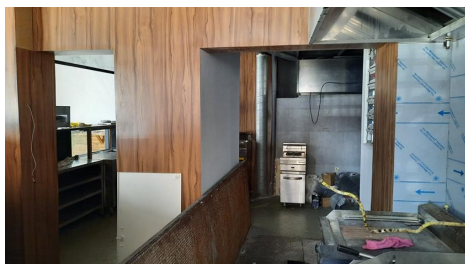

Romana Square

Commercial Spaces for Rent

CARACTERISTICS

- ▶ **AREA:** Romana Square
- ▶ **Usable surface:** 90 sqm
- ▶ **Floor:** S+P

Layout

Total usable area: 90 sqm

Ground floor usable area: 55 sqm

Bsement usable area: 35 sqm

DESCRIPTION

The commercial space is situated in Romana Square area benefiting of a very good traffic and exceptional visibility.

Facilities:

generous shopping window;

double access

perfect suitable for HORECA activities;