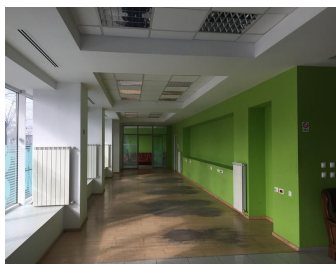

Calea Grivitei

Commercial Spaces for Rent

CHARACTERISTICS

- ▶ **AREA:** Calea Grivitei
- ▶ **Usable surface:** 256 sqm
- ▶ **Floor:** P
- ▶ **Showcase:** 27

FINISHES/EQUIPMENT

- ▶ **Others:** AC, Heating System

DESCRIPTION

Commercial space for rent is situated close to Gara de Nord, being disposed at the crossroads between 2 main roads. The space is situated at the ground floor of a residential building with great visibility and good pedestrian traffic.

Total usable area: 256 sqm

Facilities:

- great visibility;
- central heating;
- 2 toilets;
- 27 m shopping window;
- 2 access doors;

3,300 EUR

0.04 BITCOIN

1.03 ETHEREUM