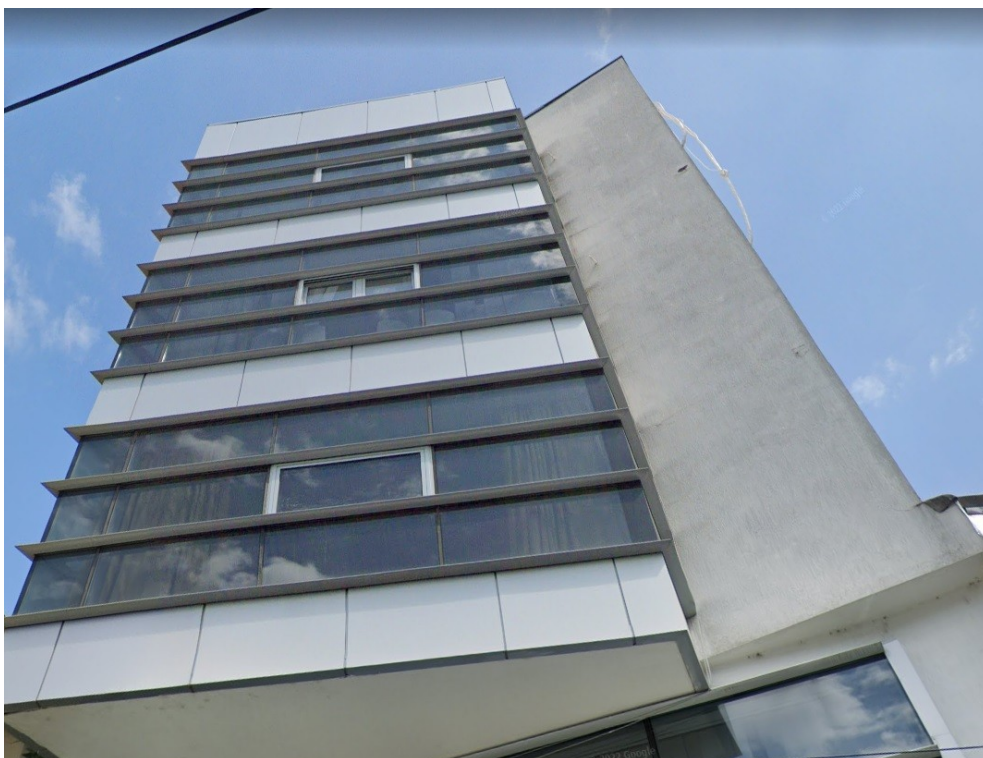

Maria Rosetti

Offices for Sale

CARACTERISTICS

- ▶ **AREA:** Maria Rosetti
- ▶ **Usable surface:** 1907 sqm
- ▶ **Land Surface:** 670 sqm
- ▶ **Parking places:** 8
- ▶ **Construction year:** 2009
- ▶ **Maximum height:** S+P+4E

FINISHES/EQUIPMENT

- ▶ **Others:** Video Surveillance , AC, Elevator, Internet and Voice Connection , Garage

DESCRIPTION

The office building is situated in Armeneasca - Maria Rosetti area, benefiting of easy access to all the important point of interest in the city.