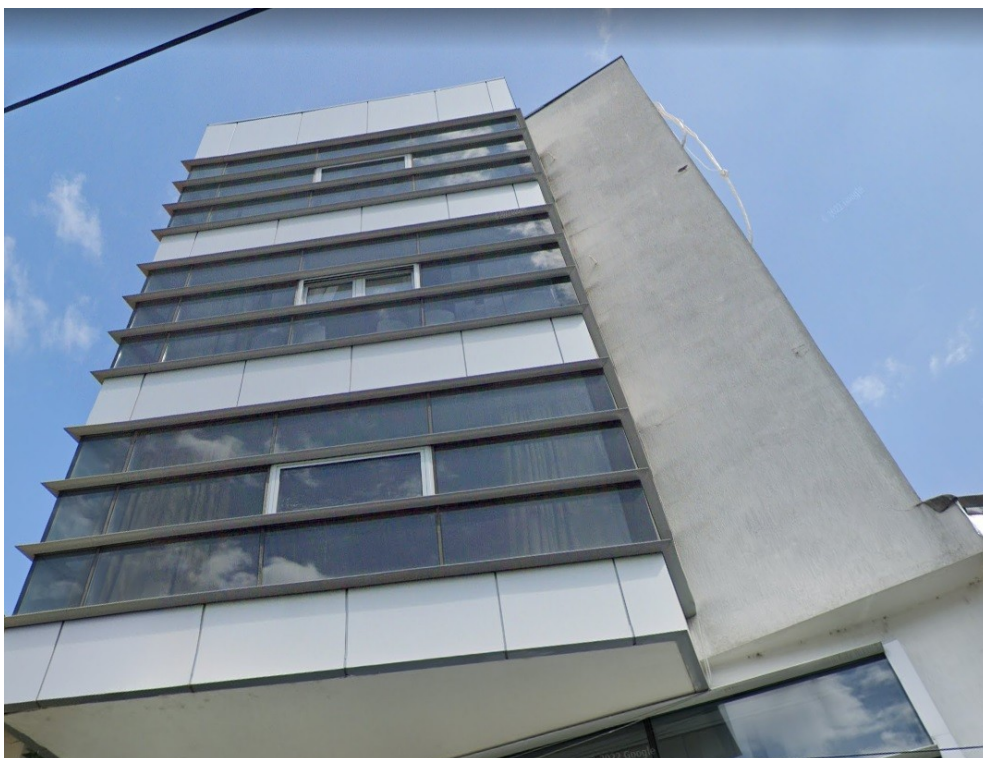

### CARACTERISTICS

- ▶ **AREA:** Maria Rosetti
- ▶ **Usable surface:** 1907 sqm
- ▶ **Land Surface:** 670 sqm
- ▶ **Parking places:** 8
- ▶ **Construction year:** 2009
- ▶ **Maximum height:** S+P+4E

### DESCRIPTION

The office building is situated in Armeneasca - Maria Rosetti area, benefiting of easy access to all the important point of interest in the city.

Facilities:

- 2 elevators
- HVAC centralized heating system
- terrace of ~ 360 sqm
- underground parking
- server room;
- video surveillance
- access control;