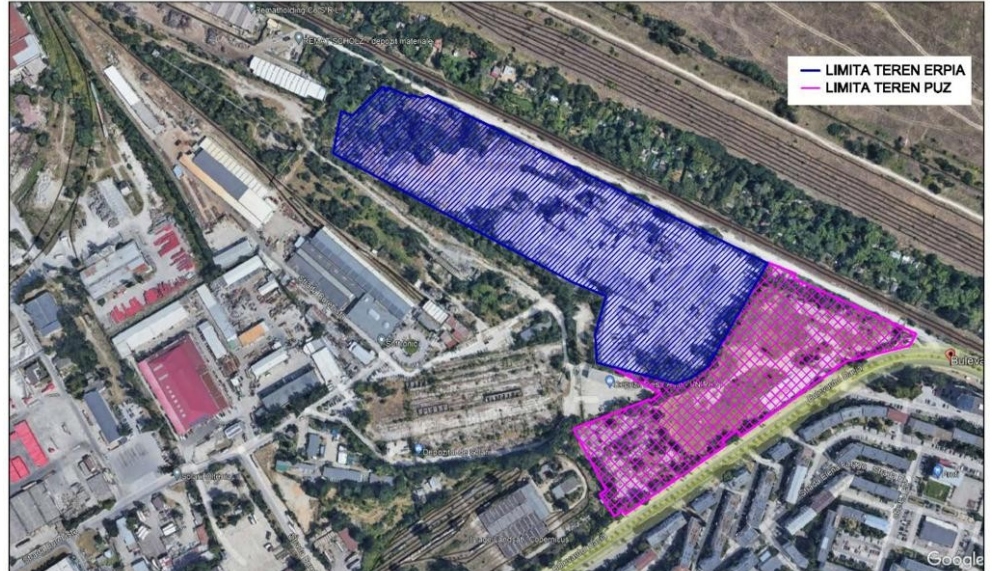

Craiova

Land for Sale

CARACTERISTICS

- ▶ **AREA:** Craiova
- ▶ **Land Surface:** 62725 sqm
- ▶ **End-use:** Industrial

DESCRIPTION

The land offered for sale is located in the area of Craiova District, near some well-known DIY stores and interior design, with easy access to main streets.

In the vicinity there are both residential buildings and schools, kindergarten and supermarkets.

The land can be suitable for industrial or commercial development, providing easy access to both road and rail infrastructure.