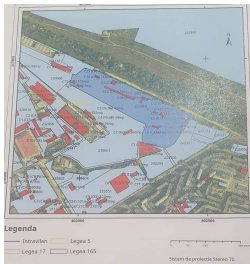

Craiova

Land for Sale

CARACTERISTICS

- ▶ **AREA:** Craiova
- ▶ **Land Surface:** 62725 sqm
- ▶ **End-use:** Industrial

DESCRIPTION

The land offered for sale is located in the area of Craiova District, near some well-known DIY stores and interior design, with easy access to main streets.

In the vicinity there are both residential buildings and schools, kindergarten and supermarkets.

The land can be suitable for industrial or commercial development, providing easy access to both road and rail infrastructure.