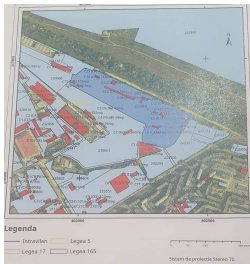

Craiova

Land for Sale

CARACTERISTICS

- **AREA:** Craiova
- **Land Surface:** 62725 sqm
- **End-use:** Industrial

DESCRIPTION

The land offered for sale is located in the area of Craiova District, near some well-known DIY stores and interior design, with easy access to main streets.

In the vicinity there are both residential buildings and schools, kindergarten and supermarkets.

The land can be suitable for industrial or commercial development, providing easy access to both road and rail infrastructure.