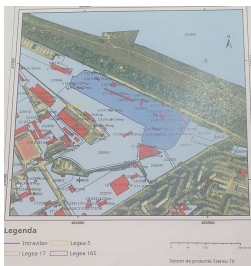

Craiova

Land for Sale

CARACTERISTICS

- ▶ **AREA:** Craiova
- ▶ **Land Surface:** 62725 sqm
- ▶ **End-use:** Industrial

DESCRIPTION

The land offered for sale is located in the area of Craiova District, near some well-known DIY stores and interior design, with easy access to main streets.

In the vicinity there are both residential buildings and schools, kindergarten and supermarkets.

The land can be suitable for industrial or commercial development, providing easy access to both road and rail infrastructure.